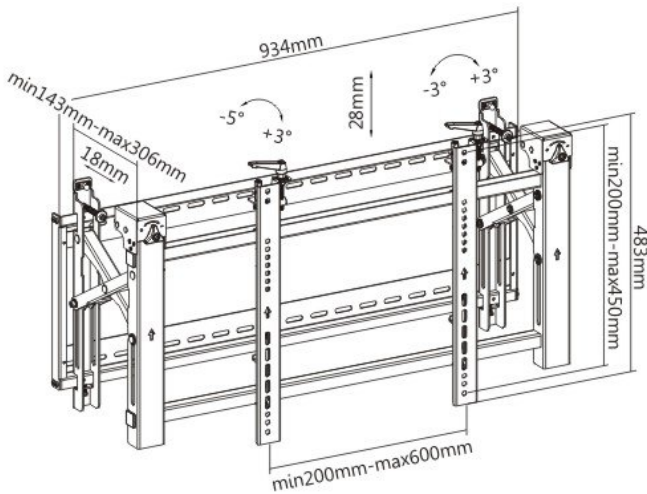

# Anchor ANBRVW120-55T-DEM Pop Out Video 55" Wall Bracket:

Provides a professional video wall solution while offering universal compatibility with a load capacity of 70kg/154lbs and max. VESA 600x400 hole pattern. This video wall mount allows unlimited display configurations and features an innovative pop-out function that provides quick and easy rear of screen access. Post-installation lateral shift allows the screen to slide apart and back together to simplify installation and maintenance.

## Features & Specifications:

- **Fit Screen Size:**  
50"-55"
- **Weight Capacity(Per Screen):**  
70kg (154lbs)
- **Fine Adjustments:**  
13mm/15mm (0.51"/0.59")