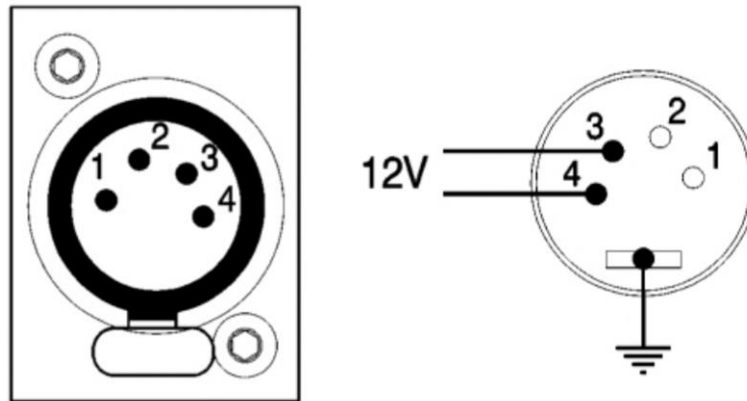

Allen & Heath 18" Gooseneck 90 degree 4 pin LED Lamp:

Designed to illuminate Allen & Heath GL Series audio consoles, this convenient LED lamp features an 18-inch adjustable gooseneck and 4-pin XLR connection. Allen & Heath is known for building high quality mixers for the last 40-plus years. At any time of day or night, across the globe, there is an Allen & Heath mixer out there working hard, sounding great and making life a little easier for the person at the controls. Back in the early 1970s, Allen & Heath hand-built consoles in a tiny factory in London for elite bands like Pink Floyd and The Who. These days Allen & Heath customers are spread across almost every environment imaginable, including touring, theatres, churches, nightclubs, TV and radio stations, recording studios and countless other places where great sound matters.

Specifications:

- Illuminates GL series audio consoles
- 18-inch LED lamp
- Adjustable gooseneck
- 4-pin XLR connection
- Black lamp