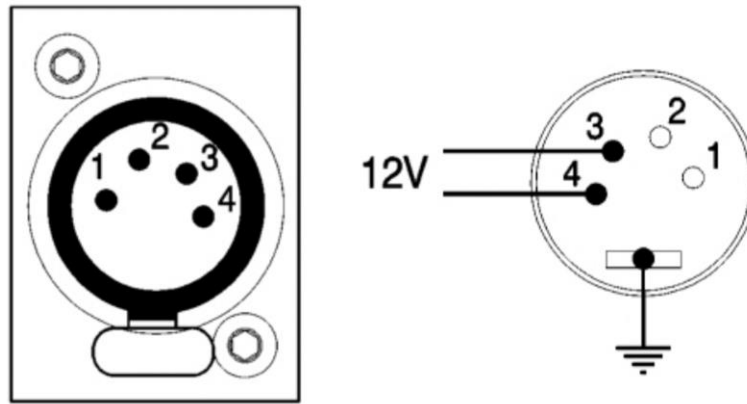

# Allen & Heath LEDlamp-SX 18" Gooseneck 4 pin LED Lamp:

Designed to illuminate Allen & Heath GL Series audio consoles, this convenient LED lamp features an 18-inch adjustable gooseneck and 4-pin XLR connection. Allen & Heath is known for building high quality mixers for the last 40-plus years. At any time of day or night, across the globe, there is an Allen & Heath mixer out there working hard, sounding great and making life a little easier for the person at the controls. Back in the early 1970s, Allen & Heath hand-built consoles in a tiny factory in London for elite bands like Pink Floyd and The Who. These days Allen & Heath customers are spread across almost every environment imaginable, including touring, theatres, churches, nightclubs, TV and radio stations, recording studios and countless other places where great sound matters.

## Specifications:

- Illuminates GL series audio consoles
- 18-inch LED lamp
- Adjustable gooseneck
- 4-pin XLR connection
- Black lamp