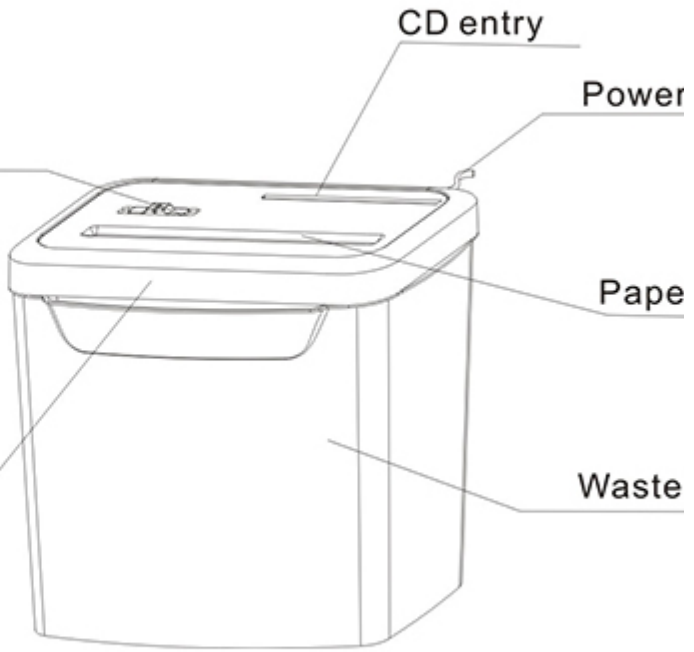

Specification

Product Information	
Item	S340
Type	Office Equipments
Name	Soho Shredder
Shred capacity:	A4 (70g) 8 sheets paper 1 CD 1 Card
Shred size:	4×45 mm
Entry width:	220mm
Shred type:	cross cut
Shred speed:	2.2m/min
Duty cycle:	2 minutes on, 40 minutes off
Switch feature:	Rev-Off-Auto
Basket Volume:	13L
Dimension(mm) \ Net weight:	310x190x325 \ 3.6kg
Noise:	72dB
Selling Points	<ul style="list-style-type: none">·Elegant design to fit with different usage environment·Separate CD bin design to divide the diferent wastes

8
sheets
Shred Capacity

Shred 8 sheets of A4 paper
Shreds paper, CD, credit card

4x45
mm
Shred size

Shreds 8 sheets into 4x45mm particles
cross cut shredder, high security level

13L
Basket Volume

13L Pull-out bin design for easy emptying

2
Bins

Separate CD bin design to divide the different wastes

Lubricant Sachets

Prolongs the life of your shredder

DO NOT OPEN

Simply pass through your shredder

Parts and Function

select switch

REV:the machine will reverse paper when you place the switch on this position
OFF:the machine will stop working
AUTO:When you place the switch on this position

Shredder head

CD entry

Power

Pape

Waste

4X45M