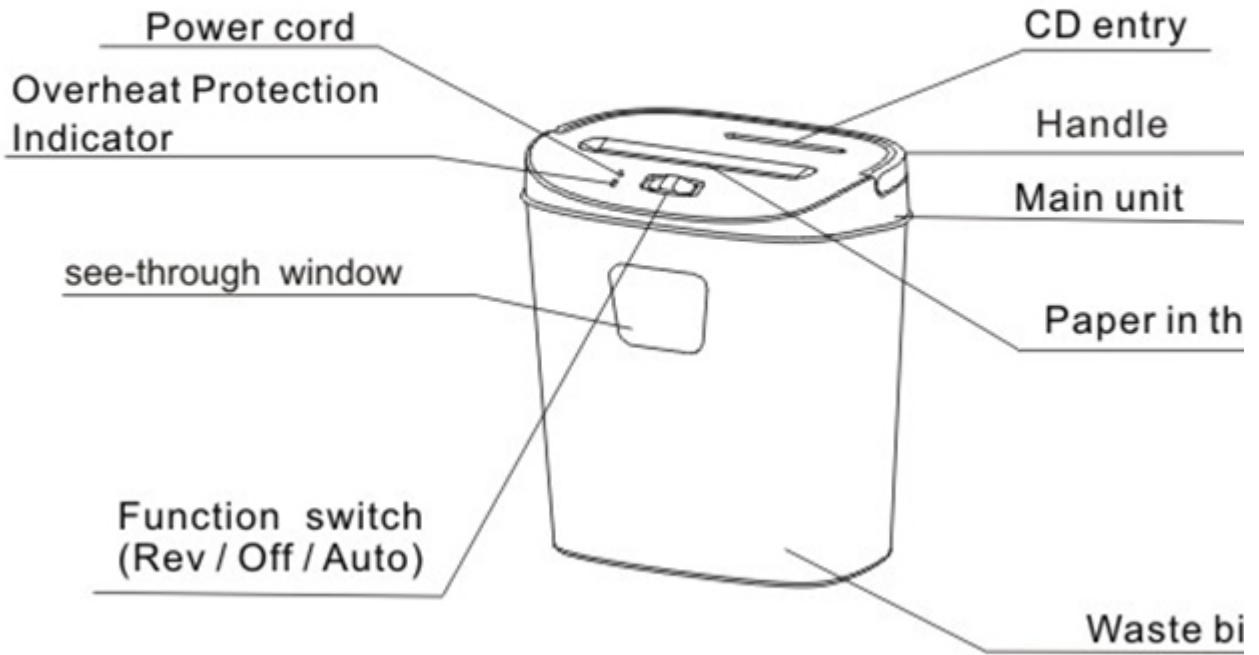

Specification

Product Information	
Item	S273
Type	Office Equipments
Name	Soho Shredder
Shred capacity:	A4 (70g) 10 sheets paper 1 CD 1 Card
Shred size:	4×45 mm
Entry width:	220mm
Shred type:	cross cut
Shred speed:	2.5m/min
Duty cycle:	2 minutes on, 40 minutes off
Switch feature:	Rev-Off-Auto
Basket Volume:	17L
Dimension(mm) \ Net weight:	348x232x366 \ 4.3kg
Noise:	72dB
Selling Points	<ul style="list-style-type: none">·Elegant design to fit with different usage environment·Separate CD bin design to divide the different wastes

2
Bins

Separate CD bin design to divide the different wastes

KNOW YOUR APPLIANCE

4X45MI