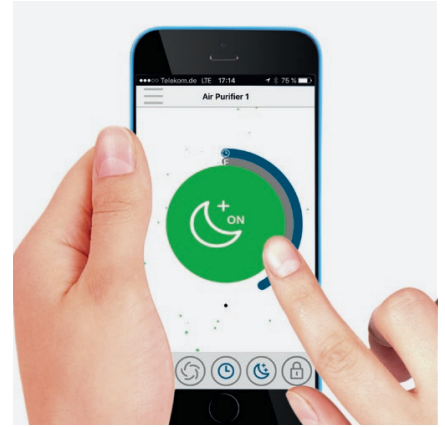

## Product description

The compact air purifier AP30 PRO combines clear design with efficient air purification, while causing low noise emissions and low power consumption. The construction of the device ensures a maximum of air throughput and a optimum of filtration. The 360° multi layer filter Filters pollutants such as dust, particulate matter (PM10, PM2.5 and minor), pollen and acarid allergens, pathogens such as bacteria and mould spores, cigarette smoke, exhaust fumes (also NO<sub>2</sub>), chemical vapours (Formaldehyde, Toluol, n-Butane, VOC,...) and odours from the idoor air. The central control panel EASY-TOUCH provides function modes such as automatic mode, Level 1/2/3, Turbo and Nightmode at one's fingertip. Further features such as a timer function, child lock, filter status or a customization of the automatic mode can be operated via the corresponding APP „IDEAL AIR PRO“. AP30 PRO automatically informs you, when to change the 360° filter. On an average, the 360° filter has to be changed after 12 months, depending on the intensity of the usage.

# IDEAL

pure air. pure life.

### HIGH-QUALITY CONTROL

EASY-TOUCH control in an intuitive and comfortable way. Functions: On/Off, Auto, Level 1/2/3, Turbo and Nightmode

### COLOUR CODES INDICATE THE AIR QUALITY

The current air quality is indicated in a three-colour code via LED in the EASY-TOUCH panel.