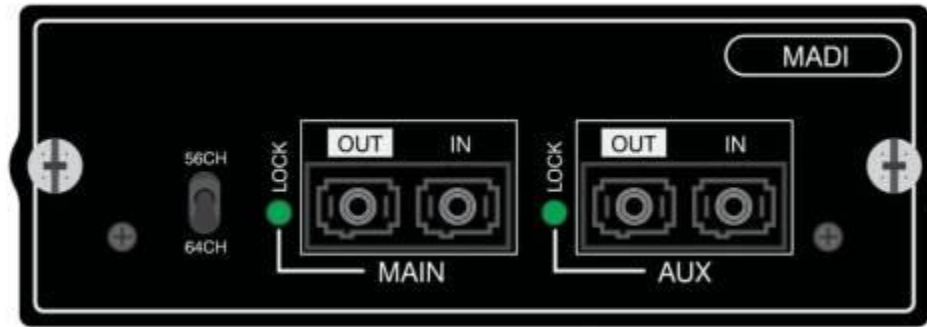

PRODUCT OVERVIEW

Soundcraft AES/EBU 4 in/4 out XLR, for SoundCraft Si series digital consoles. An XLR-based card for the Si Series with 2 pairs of AES/EBU inputs and outputs (4-in/4-out).

Features

- Package Dimensions:16 x 12 x 6 inches
- Item Weight:2 pounds
- Item model number:A520.002000SP
- AES/EBU 4 in/4 out XLR