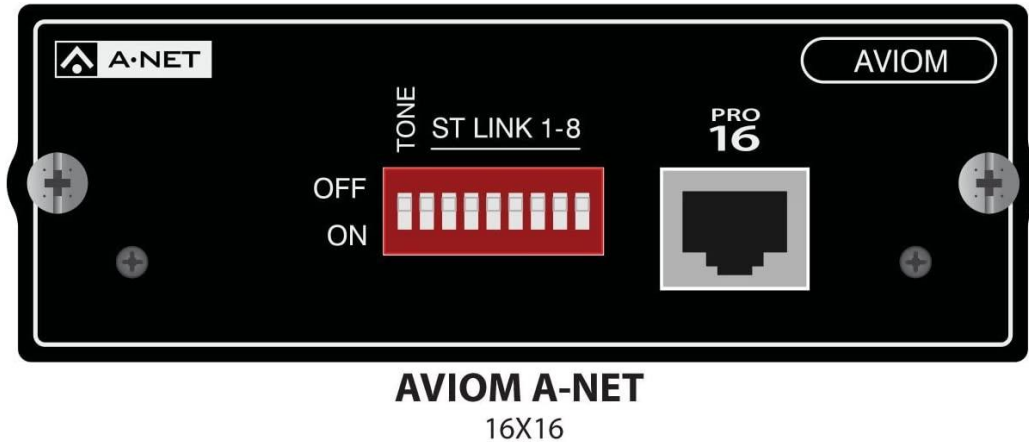

PRODUCT OVERVIEW

The **Soundcraft Aviom A-Net** option card offers complete connectivity with Aviom personal mixers.

By adding option cards to the Soundcraft Si range of digital consoles, you can interface your desk with a multitude of digital systems. The Si range of consoles features a versatile 128 channel expansion bus offering 64 discrete additional input sources and 64 additional output patches that may be used in parallel to fan-out to multiple destinations. Routing from the cards to the processing channels and from channels or buses to the option card buses is achieved via the “Patching” functionality.

Features

- **Manufacturer:** Soundcraft
- **Category:** Mixer Accessories
- **SKU:** A520.004000SP