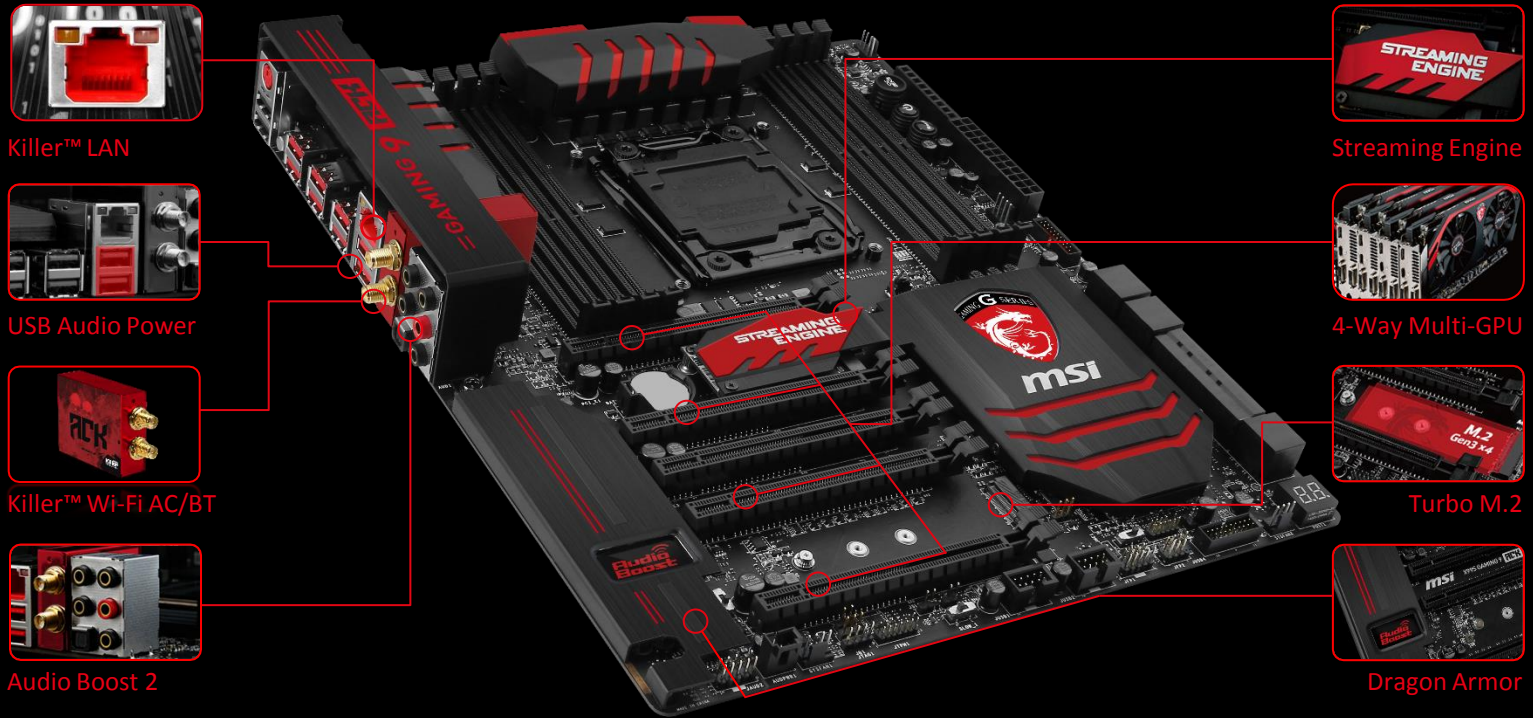

msi[®]

JUST GAME!

MOTHERBOARD

X99S **GAMING 9** **ACK**

YOUR STREAM. YOUR GAME. YOUR FAME.

STREAMING ENGINE
Streaming Engine makes sure you can enjoy maximum FPS while sharing your gaming activity. Powered by a H.264 hardware encoder, Streaming Engine allows you to record at amazing 1080p quality and 60 Mbps bitrate without impacting CPU performance.

LET THE GAMES BEGIN

MSI X99 GAMING motherboards are designed to provide gamers with best-in-class features and technology. Backed by the imposing looks of MSI's Dragon, each motherboard is an engineering masterpiece tailored to gaming perfection.

TURBO M.2 - Gen3 x4

M.2 Gen3 x4 delivers next generation M.2 performance through a PCI-Express 3.0 x4 interface. Delivering transfer speeds 3 times as fast as conventional M.2 solutions, up to 32 Gb/s.

STREAMING ENGINE

Share your epic gaming moments without impacting FPS. Experience fantastic Full HD hardware streaming and become a famous gamer.

XSPLIT PREMIUM LICENSE

XSplit Gamecaster and XSplit Broadcaster lets you easily record and stream your gaming moments online. Get a 2 year premium license with the MSI X99S GAMING 9 ACK motherboard.