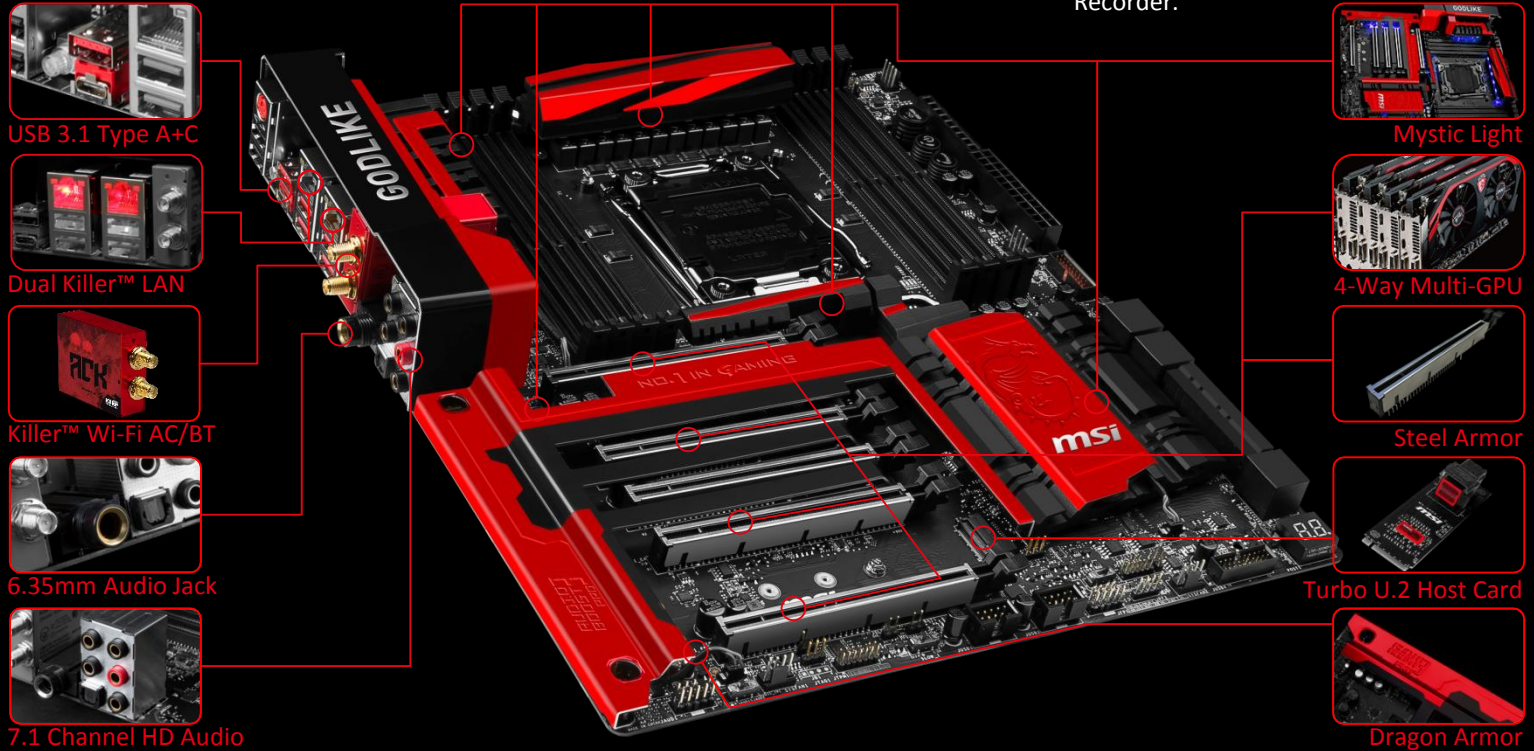

MSI X99 GAMING motherboards are designed to provide gamers with best-in-class features and technology. Backed by the imposing looks of MSI's Dragon, each motherboard is an engineering masterpiece tailored to gaming perfection.

TURBO M.2 - GEN3 x4

M.2 Gen3 x4 delivers next generation M.2 performance through a PCI-Express 3.0 x4 interface. Delivering transfer speeds 3 times as fast as conventional M.2 solutions, up to 32 Gb/s.

KILLER DOUBLESLOT-X3 PRO

With 2x killer™ Ethernet and the Killer™ 1535 Wi-Fi, Killer DoubleShot-X3 PRO, exists for the ultimate high speed attack and gives you the max throughput as high as 2.867 Gbps.

NAHIMIC AUDIO ENHANCER

Nahimic places user experience right at the heart of their software, offering sought-after gaming benefits: Virtual Sound, Voice Leveler, Bass Boost, Noise Gate & Reduction and HD Audio Recorder.