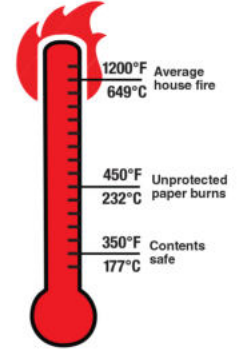

FIRE-SAFE® GUN SAFE

GS1459C/GM1459C 3-number combination lock

GS1459E/GM1459E E-Lock (LED) with override key

GS- High Gloss GM- Matte

BLACK

14 Gun Capacity

FIRE PROTECTION:

- Third party verified (ETL) fire protection guaranteed up to 1400°F (760°C) for 30 minutes, interior temperature remains below 350°F (177°C)

Dimensions (H x W x D)	Capacity	Est. Product Wt.	Est. Ship. Wt.
Exterior 59" x 22.8" x 23.6" 150.0 cm x 57.8 cm x 60.0 cm	11.2 cu. ft. 311 liters	370 lbs. 168 kg	397 lbs. 180 kg
Interior 57" x 20.5" x 16.3" 144.9 cm x 51.8 cm x 41.2 cm			