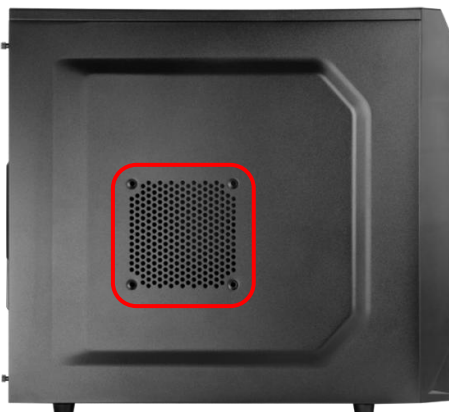

K281

RC-K281-KKN1

K281 is a mid-tower case with affordability and great expandability. A stylish matte black coating and aggressive design accents give K281 a futuristic look. Two super speed USB 3.0 ports provide a quicker access for file transfer and smart phone / tablet charging. A front mesh panel, support for up to three fans, and an optional 120mm fan with mounting points on the side panel ensure that the airflow is optimized for dissipating heat. K281 comes with three 5.25" bays, space for 7 HDDs (2 of which are tool-free), and one internal SSD. Long graphics cards, such as NVIDIA GTX 690 and AMD HD 7990 fit inside the roomy interior.

Features

- Armor-inspired front panel with mesh design for optimized cooling
- Supports high-end graphics cards up to 315mm/12.4" and two USB 3.0 ports
- Supports up to three 120mm fans (2 pre-installed), including one 120mm red LED fan in the front
- Side panel with fan mounting to cool graphics cards
- 3 ODD bays (1 tool-free) and 7 HDD bays (2 tool-free) for excellent expandability
- Washable dust filter under the PSU for easy maintenance

Specifications

Available Color	Full Midnight Black
Materials	SGCC (0.5T), HIPS Plastic, Mesh front bezel
Dimensions (W x H x D)	219 x 416 x 487mm (8.6 x 16.3 x 19.1 inch)
Weight	5.0 kg / 11.0 lbs
M/B Type	Micro-ATX, ATX
5.25" Drive Bays	3 (exposed)
3.5" Drive Bays	7 (hidden)
2.5" Drive Bays	1 (hidden)
I/O Panel	USB 3.0 x 2 (internal), Mic x 1, Audio x 1 (supports AC97 / HD Audio)
Expansion Slots	7
Cooling System	Front: 120mm red LED fan x 1 Rear: 120mm black fan x 1 Side: 120mm fan x 1 (optional)
Power Supply	Standard ATX PS2 (optional)
Maximum	VGA card length: 315mm / 12.4 inch
Compatibility	CPU cooler height: 162mm / 6.4 inch

Supports long graphics cards

Large space for cable routing

Supports one 120mm fan (optional)

Side panel with fan mounting and air vent

Washable dust filter under PSU