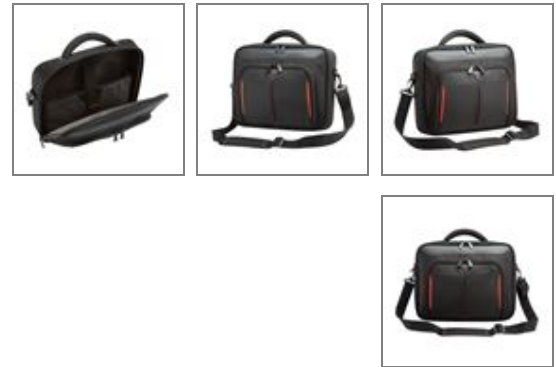

## Classic 10-12.1" Clamshell Case - Black/Red

CN412EU

### Description

The new Classic+ laptop case is designed protect 12.1" widescreen laptops. The new inner sleeve with security strap safeguards the surface and gives additional overall protection to your laptop. The re-enforced handle is wrapped in a soft neoprene to provide comfort and strength.

An easy to use functional front zipped organizer will neatly store your mobile phones, pens, business cards, and cables / earphones etc. The case comes with an adjustable comfortable strap when carrying the case on your shoulder.

### Features

- Designed to protect up to 12.1" W laptops with additional internal sleeve
- Durable Polyester material with re-enforced rigid case
- Multi-functional front zipped workstation for mobile phones, cables, earphones, business cards, and pens
- Re-enforced adjustable padded handle for extra comfort
- Velcro laptop security strap