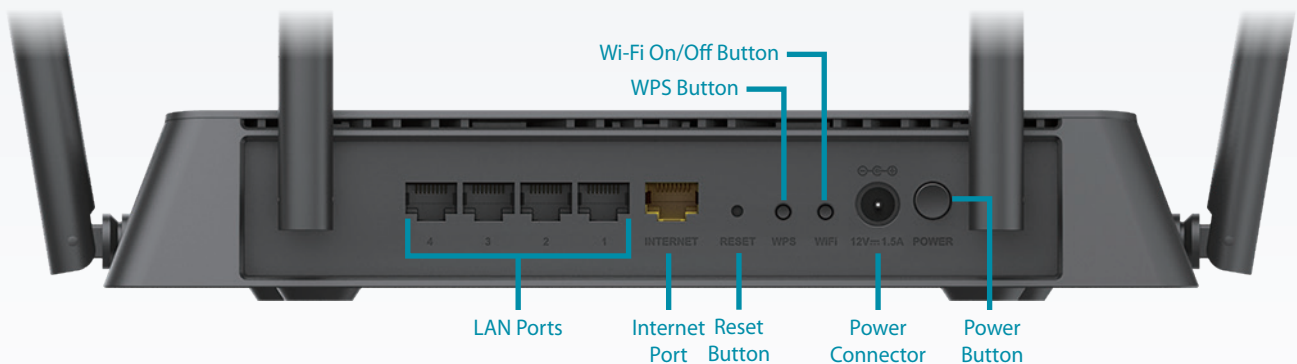

Easy to Set Up and Protect

Sharing your Internet connection doesn't have to be a complicated process; just open a web browser to access the setup wizard and follow the easy step-by-step instructions to get started. Configure, apply, and set up WPA/WPA2 wireless security in minutes with the wireless network setup wizard, or use Wi-Fi Protected Setup (WPS), which establishes an encrypted wireless connection to new devices without the need to enter settings or create passwords. In addition, the built-in firewall requires no setup, protecting you against malicious attacks from the Internet, and access control features allow you to restrict access to your network giving you greater control over network users.

Hassle-Free D-Link Smart Connect Technology

Ever since the introduction of 5 GHz wireless technology, users have had to blindly guess whether the 5 GHz or 2.4 GHz band would provide them with the best networking experience. D-Link's Smart Connect Technology eliminates this confusion by automatically distributing devices to the optimal network. Simply initiate a connection to the DIR-878 and its advanced algorithms will determine the best network for your device to connect to, thereby ensuring a faster, more reliable, and hassle-free experience for your friends, colleagues, and family.

Technical Specifications		
General		
Device Interfaces	• IEEE 802.11 ac/n/g/b/a wireless LAN • 10/100/1000 Gigabit Ethernet WAN port	• Four 10/100/1000 Gigabit Ethernet LAN ports
LEDs	• Power • Internet	• WLAN (2.4 GHz & 5 GHz)
Antenna Type	• Four external antennas	
Data Signal Rate	• 2.4 GHz • Up to 600 Mbps¹	• 5 GHz • Up to 1,300 Mbps¹
Standards	• IEEE 802.11ac • IEEE 802.11n • IEEE 802.11g • IEEE 802.3ab	• IEEE 802.11b • IEEE 802.11a • IEEE 802.11d • IEEE 802.3u
Minimum Requirements	• Windows 10/8.1/8/7/Vista/XP SP3 or MAC OS X 10.6 or higher • Internet Explorer 10, Firefox 28.0, Chrome 28.0, Safari 6.0, or other Java-enabled browser	• Network Interface Card • Cable/DSL modem or other Internet Service Provider equipment with Ethernet port
Functionality		
Security	• WPA & WPA2 (Wi-Fi Protected Access)	• WPS (Wi-Fi Protected Setup)
Advanced Features	• Web setup wizard • QoS (Quality of Service) • DMZ (De-militarized Zone) • Multicast Support	• Firewall - Network Address Translation (NAT) • Guest Zone • IPv6-Ready