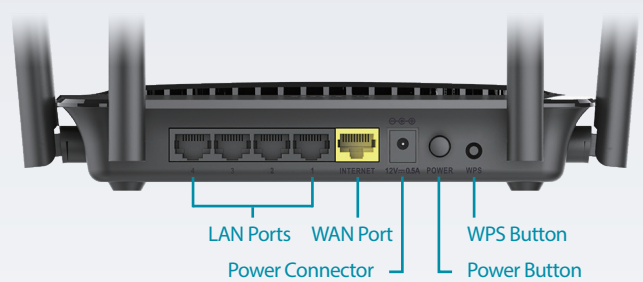

Easy to Set Up

Sharing your Internet connection doesn't have to be a complicated process - just open a web browser to access D-Link's modern, user-friendly graphical web interface. The setup wizard's easy to use step-by-step instructions will have your network up and running in minutes. Implement WPA/WPA2 wireless encryption in minutes with the wireless network setup wizard, or use Wi-Fi Protected Setup (WPS), which establishes a connection to new devices with the touch of a button.

Technical Specifications

General

Device Interfaces	• IEEE 802.11 ac/n/g/b/a wireless LAN • 10/100 Fast Ethernet WAN port	• Four 10/100 Fast Ethernet LAN ports
LEDs	• Power • Internet • WLAN	• LAN (x4) • WPS
Antenna Type	• Four external antennas	
Operating Frequency	• 2.4 GHz band: 2400 - 2483.5 MHz	• 5 GHz band: 5150 - 5250 MHz, 5724 - 5850 MHz
Standards	• IEEE 802.11ac • IEEE 802.11n • IEEE 802.11g	• IEEE 802.11b • IEEE 802.11a • IEEE 802.3u
Minimum Requirements	• Windows 10/8.1/7/Vista, or MAC OS X 10.6 or higher • Internet Explorer 9, Firefox 20.0, Chrome 25.0, Safari 5.1, or other Java-enabled browser	• Network interface card • Cable or DSL Modem • Subscription with an Internet service provider

Functionality

Encryption	• WPA & WPA2 (Wi-Fi Protected Access)	• WPS (Wi-Fi Protected Setup)
Advanced Features	• Web setup wizard • QoS (Quality of Service) • DMZ (Demilitarized Zone)	• Firewall - Network Address Translation (NAT) • Guest zone • IPv6 ready

Physical

Dimensions	• 190 x 133 x 38 mm (7.48 x 5.23 x 1.49 inches)	
Weight	• 263.1 g (9.28 ounces)	
Power	• Input: 100 to 240 V AC, 50/60 Hz	
Temperature	• Operating: 0 to 40 °C (32 to 104 °F)	• Storage: -20 to 65 °C (-4 to 149 °F)
Humidity	• Operating: 10% to 90% non-condensing	• Storage: 5% to 95% non-condensing
Certifications	• CE • RoHS • LVD • BSMI • NCC	• FCC • D-Link Green • CSA • CCC