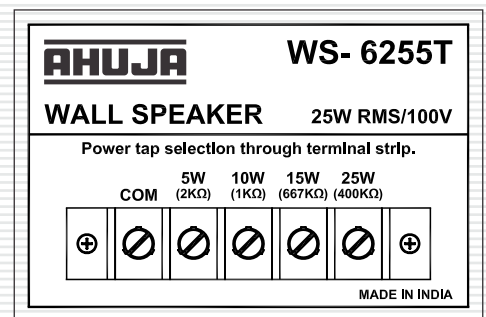

The unit consists of a highly efficient 5" speaker housed in an attractive gray colour high impact ABS plastic cabinet. A line matching transformer is provided, and the unit is designed to work on 100V line. Power taps 25 / 15 / 10 / 5 watts can be selected on the terminal strip on the rear.

Features

- 25 Watts rated power.
- Clear and clean sound for both speech and music.
- Elegant gray plastic cabinet.
- Keyhole for easy wall mounting.
- Operation on 100V line, with 4 power taps on terminal strip.

Specifications

Input Power	25W RMS
Power Taps on 100V	25/15/10/5W
Speaker	1x6.5" Full Range Speaker
Impedance	400Ω/670Ω/1kΩ/2kΩ
Frequency Response	120-15,000 Hz
SPL at 1kHz (1W/1m)	94dB
Finish	High Quality ABS
Dimensions	W262 × H262 × D128 mm
Weight	1.76kg