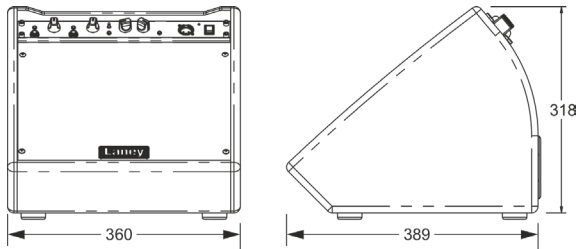

Specifications

Model: DH80.

Speakers: 10" coaxial speaker with 3" tweeter.

Cabinet: Bass reflex, 40° monitor angle, black dual texture covering. Easy grip handle.

Power rating: 80W

Inputs: Two Drum/Line channels, both with 6.3mm and 3.5mm stereo inputs and level control. Additional stereo aux Input, and Bluetooth streaming

EQ: Bass and treble controls

Headphones: 3.5mm stereo phones out

Other: Balanced XLR D.I. out

Power: Universal 100-240V Via included 24V 2.5A DC adaptor

Unit dimensions (HWD): 318 x 360 x 388mm, 12.5" x 14.2" x 15.3"

Unit weight: 9.5Kg, 21.5 lbs

Carton dimensions (HWD): 410 x 365 x 435mm, 16.1" x 14.4" x 17.1"

Packed weight: 11.9Kg, 26.2 lbs

In the interest of continued development, Laney reserves the right to amend product specification without prior notification.