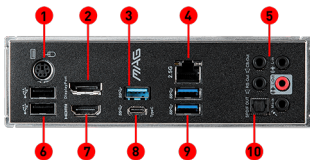

FEATURE

- Enhanced Power Design: 12+1+1 Duet Rail Power System, Core Boost, DDR4 Boost
- Premium Thermal Solution: Extended Heatsink Design and M.2 Shield Frozr are built for high performance system and non-stop gaming experience
- 2.5G LAN with LAN Manager: Upgraded network solution for professional and multimedia use. Delivers a secure, stable and fast network connection
- Turbo M.2: Running at PCI-E Gen3 x4 maximizes performance for NVMe based SSDs
- Pre-installed I/O Shielding: Better EMI protection and more convenience for installation
- Intel Turbo USB 3.2 Gen 1: Powered by Intel USB 3.2 Gen 1 controller, Turbo USB ensures an uninterrupted connection with more stability and fastest USB speeds
- Audio Boost: Reward your ears with studio grade sound quality

SPECIFICATION

Model Name	MAG B460M MORTAR
CPU Support	Supports 10 th Gen Intel® Core™ and Pentium® Gold / Celeron® processors
CPU Socket	LGA 1200
Chipset	Intel® B460 Chipset
Graphics Interface	2x PCI-E 3.0 x16 slots Support 2-way AMD® CrossFire™ Technology
Display Interface	DisplayPort, HDMI - Requires Processor Graphics
Memory Support	4 DIMMs, Dual Channel DDR4-2933Mhz (Max.)
Expansion Slots	1x PCI-E 3.0 x1 slot
Storage	2x M.2 slots, 6x SATA 6Gb/s
SATA RAID	RAID 0, 1, 5, 10 - Available on ports SATA1 to SATA6
USB ports	7x USB 3.2 Gen 1 5Gbps ports (2 Type-C + 5 Type-A) + 6x USB 2.0 ports
LAN	Realtek® 8125B 2.5G LAN
Audio	8-Channel(7.1) HD Audio with Audio Boost (ALC1200)

CONNECTIONS

1. PS/2 Combo Port
2. DisplayPort
3. USB 3.2 Gen 1 5Gbps (Type-A)
4. 2.5G LAN Port
5. HD Audio Connectors
6. USB 2.0 Ports
7. HDMI Port
8. USB 3.2 Gen 1 5Gbps (Type-C)
9. USB 3.2 Gen 1 5Gbps (Type-A)
10. Optical S/PDIF OUT