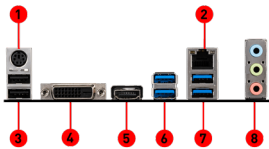

## FEATURE

- Enhanced Power Design: 5+1+1 Duet Rail Power System, Core Boost, DDR4 Boost
- Premium Thermal Solution: Extended Heatsink Design and M.2 Shield Frozr are built for high performance system and non-stop gaming experience
- Gigabit LAN with LAN Manager: Upgraded network solution for professional and multimedia use. Delivers a secure, stable and fast network connection
- Turbo M.2: Running at PCI-E Gen3 x4 maximizes performance for NVMe based SSDs
- Audio Boost: Reward your ears with studio grade sound quality

## SPECIFICATION

<b>Model Name</b>	MAG B460M BAZOOKA
<b>CPU Support</b>	Supports 10 <sup>th</sup> Gen Intel® Core™ and Pentium® Gold / Celeron® processors
<b>CPU Socket</b>	LGA 1200 Socket
<b>Chipset</b>	Intel® B460 Chipset
<b>Graphics Interface</b>	1x PCI-E 3.0 x16 slots
<b>Display Interface</b>	HDMI, DVI-D - Requires Processor Graphics
<b>Memory Support</b>	4 DIMMs, Dual Channel DDR4-2933Mhz (Max.)
<b>Expansion Slots</b>	2x PCI-E 3.0 x1 slot
<b>Storage</b>	2x M.2 slots, 4x SATA 6Gb/s
<b>SATA RAID</b>	RAID 0, 1, 5, 10 - Available on ports SATA1 to SATA4
<b>USB ports</b>	6x USB 3.2 Gen 1 Type A 6x USB 2.0
<b>LAN</b>	Realtek® 8111H Gigabit LAN
<b>Audio</b>	Realtek® ALC892/ALC897 Codec

## CONNECTIONS

1. PS/2 Combo Port
2. Gigabit LAN
3. USB 2.0 Ports
4. DVI-D
5. HDMI Port
6. USB 3.2 Gen 1 5Gbps (Type-A)
7. USB 3.2 Gen 1 5Gbps (Type-A)
8. HD Audio Connectors