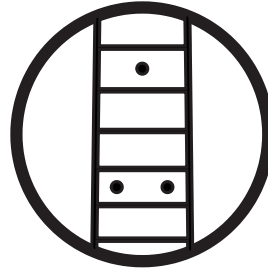

SPECIFICATIONS

BODY & CONSTRUCTION

Top Wood	Solid Spruce
Back Wood	Mahogany
Sides	Mahogany
Bracing	Quarter Sawn Scalloped Sitka Spruce bracing
Rosette	Washburn Heritage
Type	Acoustic Guitars
Shape	Dreadnought
Style	6 String Acoustic

NECK

Neck Wood	Satin Mahogany with 2 way Trussrod
Fretboard	Ovangkol
Number Of Frets	20 frets
Inlays	dots
Nut	ABS
Nut Width	1-11/16
Scale	25-1/2

OTHER

Color	Natural
Finish	Gloss Finish
Strings	D'Addario EXP-16 light set phospher bronze