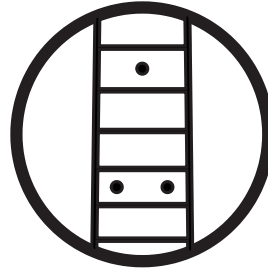

SPECIFICATIONS

BODY & CONSTRUCTION

Top Wood	Solid Spruce
Back Wood	Mahogany
Sides	Mahogany
Bracing	Quarter Sawn Scalloped Sitka Spruce bracing
Rosette	Washburn Heritage
Type	Acoustic Guitars
Shape	Dreadnought
Style	6 String Acoustic

NECK

Neck Wood	Satin Mahogany with 2 way Trussrod
Fretboard	Ovangkol
Number Of Frets	20 frets
Inlays	dots
Nut	ABS
Nut Width	1-11/16
Scale	25-1/2

OTHER

Color	Tobacco Sunburst
Finish	Gloss Finish
Strings	D'Addario EXP-16 light set phosphor bronze