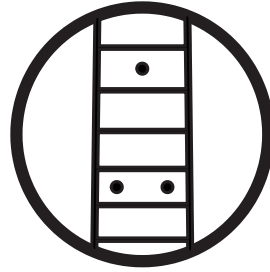

NECK

Neck Wood	Satin Mahogany with 2 way Trussrod
Fretboard	Ovangkol
Number Of Frets	20 frets
Inlays	dots
Nut	ABS
Nut Width	1-11/16
Scale	25-1/2