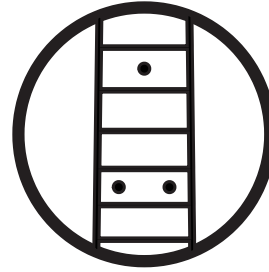

SPECIFICATIONS

BODY & CONSTRUCTION

Top Wood	Select Spruce
Back Wood	Mahogany
Sides	Mahogany
Type	Acoustic Guitars
Shape	Dreadnought

NECK

Neck Wood	Mahogany
Inlays	Dots

OTHER

Color	Natural
Finish	High Gloss

HARDWARE