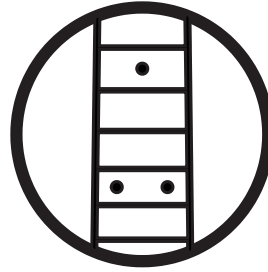

SPECIFICATIONS

BODY & CONSTRUCTION

Top Wood	Solid Spruce
Back Wood	Select Acacia
Sides	Select Acacia
Bracing	Quarter-sawn scalloped
Rosette	Abalone
Type	Acoustic Guitars
Shape	Studio
Style	6 String Acoustic, Cutaway

NECK

Neck Wood	Mahogany
Fretboard	Ebony
Number Of Frets	20
Inlays	Abalone and Turquoise
Scale	25-1/2"

HARDWARE

Bridge	Ebony
Tuners	Diecast Gold

ELECTRONICS

Preamp System	Barcus Berry LX4
----------------------	------------------