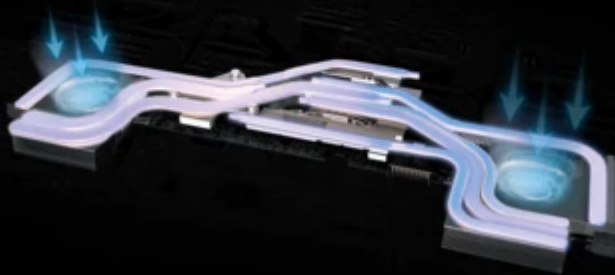

## 4-SIDED THIN BEZEL DESIGN

Enjoy more immersive gameplay in an even more compact chassis.

Cooler  
Boost 5

### REVOLUTIONARY COOLING FOR ENTHUSIASTIC GAMING

Dedicated thermal solutions for both the CPU and GPU with a total of 7 heat pipes ensure maximum performance under extreme gaming.