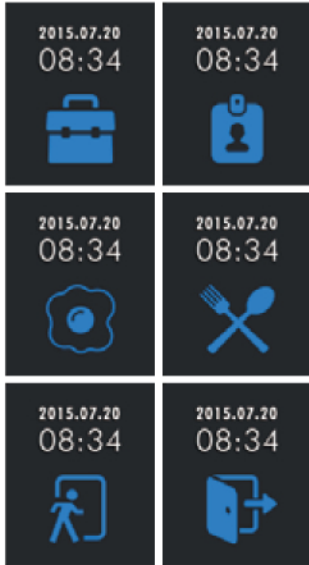

AC-2200

Bluetooth & IP65 Fingerprint Terminal

[Intuitive GUI]

Compatible with Bluetooth-enabled mobile key system

Function keys on touch LCD

IP65 dust/water resistance

◆ Features

Bluetooth Support
- Bluetooth-enabled mobile key solution

IP65 Dust/Water Resistance
- Outdoor installation

Embedded Digital Camera

Patented Live & Fake Finger Detection
- Optical sensor and algorithm detect fake fingers (paper, film, silicone, rubber and gelatin)

◆ Mobile Key Solution

◆ Specification

CPU	ARM9, 400MHz	Memory	32MB NOR + 128MB NAND Flash 64MB DDR RAM
LCD	1.77" Color LCD	Max Users	20,000
Communication	TCP/IP, Bluetooth, Wiegand In/Out, RS232, RS485, GPRS (optional)	Log Capacity	100,000
Dimension	58 x 191 x 62 mm	Certificates	KC, CE, FCC, RoHS
RFID Card Option	125KHz EM / 13.56MHz Mifare / Desfire / Felica / HID Prox(optional) / HID iClass(optional)		