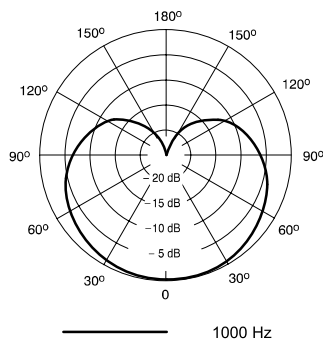

Polar Pattern