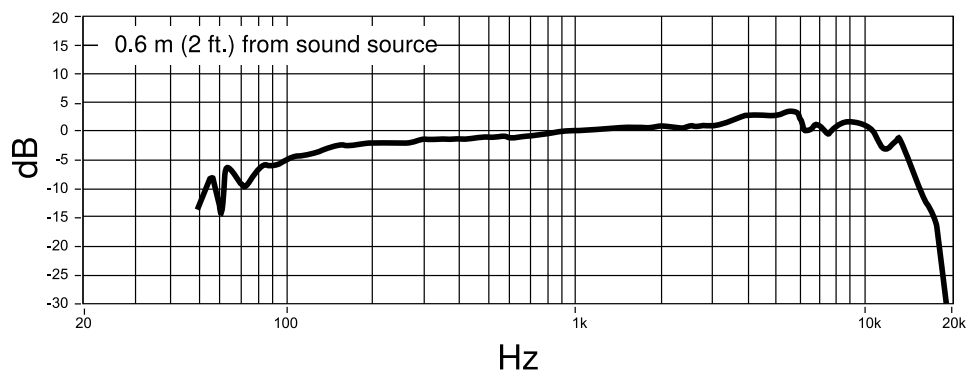

Frequency Response

SHURE®

LEGENDARY
PERFORMANCE™

www.shure.com

© 2015 Shure Incorporated