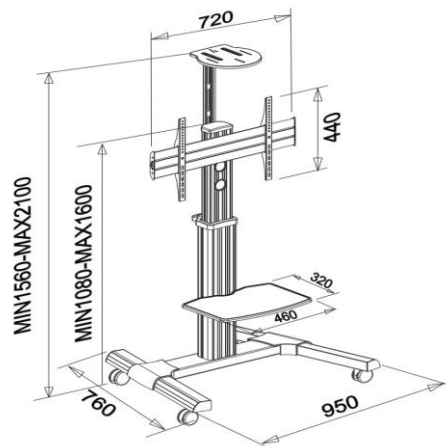

LCD/LED TV's Floor Stand with Wheels

Specification	
Model	ATLFS-10W
Item	TV Floor Stand
Mounting Type	Horizontal & Vertical
Type	Telescopic
Suggested TV Size	37"-75"
TV Load Capacity	80Kg (176lbs)
Color	Silver + Black
Applicable VESA	200x200,300x300,400x200,400x400,600x400mm
Swivel Range	No
Tilt Range	+5°~12°
Rotate Range	0°~90°
Column Size	1662mm
Adjustable Height	0~500mm
Bottom Size	950 (L)*760 (D)mm
DVD Rack Size	460(L)*320 (D)mm
Camera Holder Size	280(L)*250(D)mm
Material	Aluminum, Steel, Plastic
Thickness	InnerTube:113*69.5*800*1.5mm Outer Tube:139.5*99*800*1.8mm VESA Plate Thickness: 1.5mm
DVD Rack & Camera Holder Load Capacity	5Kg (11lbs) Each
Load Test	3Times approved
Wheel	Sturdy base with wheels with brake for maximum stability
Cable Management	Yes
Product Size	950x760x2100mm

Packaging Information	
Package	Brown
Carton Dimension	950*400*230mm
Pcs per outer carton	1 PCS
GW	26.5KG/