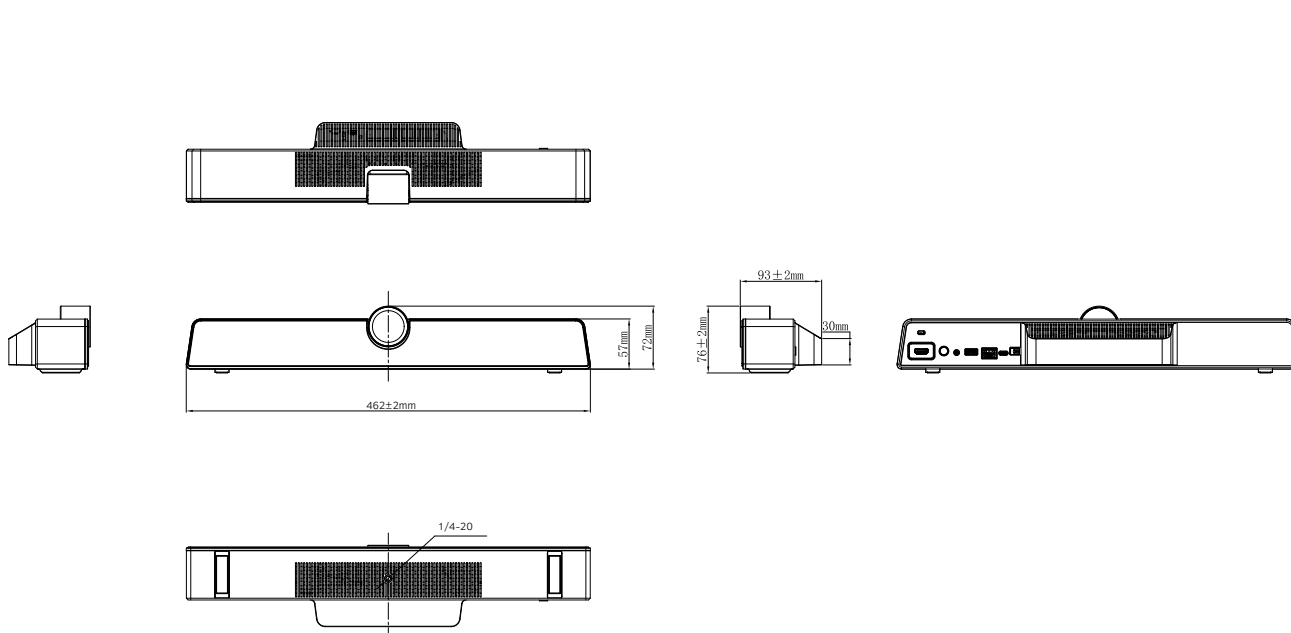

MAXHUB

Product Specification

MAXHUB

I. Product Features

1. Plug and Play: Integrated design that becomes instantly operational after booting
2. A New Horizon: Featuring a 120-degree FOV, with a 1/2.3-inch 12MP sensor
3. Digital Zooming: 5x
4. Presets: 3 Zooming Presets that instantly sets up for conference
5. Built-in Speaker: Satisfies the need for larger spaces
6. Built-in Microphone: Six-element MEMS microphone array with high sensitivity and 8 metres of voice pickup range
7. Clearer Voice: Noise reduction, echo cancellation, anti-reverberation, built-in AGC algorithm that enhances voice collection
8. Wireless Connection: Dual wi-fi module support wireless screen-sharing as well as network connection. Share the screens wirelessly via MAXHUB Share or screen-share dongles
9. Broad Compatibility: Supports connecting with a laptop, working as a camera, speaker, and microphone
10. Flexible installation: Mount it on a wall or put it on a desk

II. Dimensions

MAXHUB

III. Camera

Pixel	12M
Resolution and Frame Rate	H.264/MJPG:
	(1)3840×2160 (2)2560×1440 (3)1920×1080
	(4)1280×720 (5)1024*576 (6)960×540
	(7)800×600 (8)640×480 (9)640×360
	(10)480×270 (11)352×288 (12)320×240
(13)320×180 (14)176×144 (15)160×120	
(16)160×90	
YUV2 :	(1)640×480 (2)640×360 (3)480×270
	(4)352×288 (5)320×240 (6)320×180
	(7)176×144 (8)160×120 (9)160×90
Output Format	H.264/MJPG/YUY2
Field of View	FOV 120°(D)
Adjustable Angle	Up and down 15 by manual adjustment
Focus mode	Fixed focus
Focus distance	1m

MAXHUB

VII. Power

Power Requirements	12V 3A
Overall Power(Max.)	36W
Standby Power	≤0.5W

VIII. I/O Ports

USB Type-C	1
USB3.0	1
AUDIO IN/OUT	1
HDMI OUT	1
DC 2.0	1
RJ45	1

IX. Physical Specifications

Dimension L×H×D	462×76×93 mm
Dimension (package) L×W×H	540×160×170 mm
Net Weight	1.026kg
Gross Weight	2.330kg (1 pc)
	11.730kg (4 pcs)