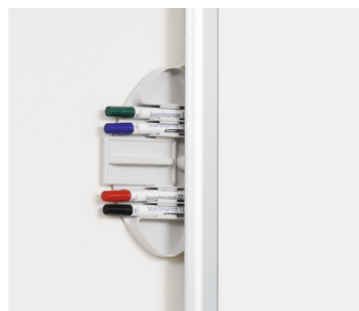

Recommended accessories

- Whiteboard eraser for Dynamic Boards Ref.:7-120900
- Magnetic block Ref.:7-184000

Ref.: **7-100974**

EAN: **8713797049221**