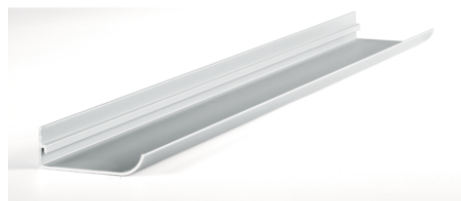

- For this type of board surface write on / dry wipe surface is guaranteed for 10 years when used in combination with Legamaster accessories

UNIVERSAL whiteboard

60 x 90 cm

- Lacquered steel board surface with a special coating
- Suitable for writing on with dry wipe board markers
- Aluminium frame with dark grey corner caps
- Marker tray 30 cm
- Secure corner wall mount with corner caps
- Can be mounted either horizontally or vertically
- Comes complete with mounting set and marker tray

Recommended accessories

- BASIC kit Board accessory
Ref.:7-125100

Ref.: **7-102243**

EAN: **8713797049306**

Product specifications

Surface (material/color)	Lacquered steel / White
Frame (material/color)	Aluminium / Grey aluminium (RAL9007)
Corner (material/color)	Plastic / Graphite grey (RAL7024)
Magnetic	Yes
Product dimensions	W: 900 x H: 600 x D: 13 (mm)
Weight / m2	10.00 kg
Mounting type	Corner wall mount
Included accessories	Aluminium marker tray
Product warranty	2 years
Surface warranty	10 years