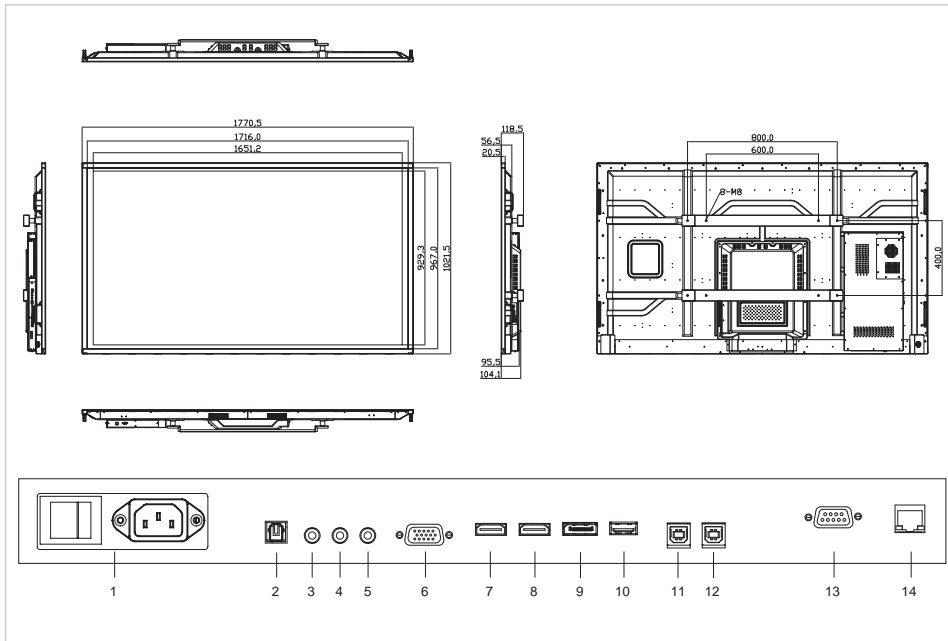

1	Power
2	SPDIF
3	Audio out
4	IR extender
5	PC audio in
6	VGA (PC)
7	HDMI 2
8	HDMI 1
9	DisplayPort
10	Service USB port
11	Touch USB 2
12	Touch USB 1
13	RS232
14	Ethernet

Specifications

Article dimensions	1771 x 1022 x 119 (mm)
Bezel width	27 mm
HD type	4K Ultra HD
Viewing angle	H: 178° / V: 178°
Display diagonal	75 "
Display brightness	350 cd/m²
Contrast ratio typical / dynamic	4000 / 5000 (:1 / :1)
Response time	8 ms
Display number of colours	1.073 billion colours
Display resolution / refresh rate	3840 x 2160 / 60 (px / fps)
Ops slot	Yes
Fanless	Yes
Display control	RS-232C, Keypad, IR remote controller, Ethernet
Automatic brightness adjustment	Yes
Speaker	2x10W@4Ω
Mounting interface	600x400, M8
Power / Sleep / Standby	300 / - / 0.5 (W)
Durability / Lifespan	16/7 / - (Hours)
Input connectors	HDMI 2.0 (2x), DisplayPort 1.2, VGA, PC audio-in, IR extender
Output connectors	Audio-out, SPDIF audio-out
Touch operation	2mm passive stylus, Finger, Glove, Stylus, Palm
Number of touch points	20
Driver	Win: plug and play (optional driver) / Mac: driver
Package contents	e-Screen, Remote control unit, Quick setup guide, USB flash drive, EasyFix Cable Clips, HDMI cable, USB cable, IR extender, 2mm stylus, Stylus
Supported OS	Windows 10, Windows 8.1, Windows 8, Windows 7, Mac OSX
Product warranty	5 Years

Logistics

Quantity	1
Packing dimensions	275 x 1920 x 1150 (mm)