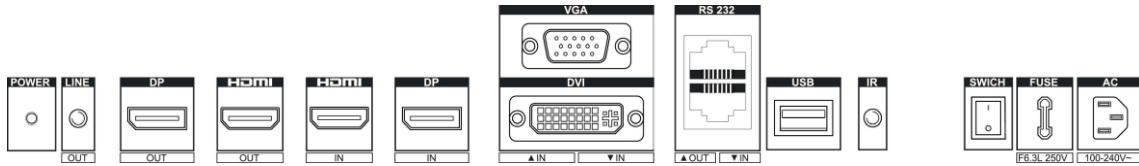

▪ **Physical Interface**

Interface	Description	Interface	Description
POWER	Power indicator	DVI IN	DVI-I input interface for digital signals
LINE OUT	Audio output interface for analog signals	RS 232 OUT	Serial loopback output interface
DP OUT	DP output interface for digital signals	RS 232 IN	Serial input interface
HDMI OUT	HDMI output interface for digital signals	USB	USB interface
HDMI IN	HDMI input interface for digital signals	IR	IR input interface
DP IN	DP input interface for digital signals	SWITCH	Switch button
VGA IN	VGA input interface for analog signals	-	-