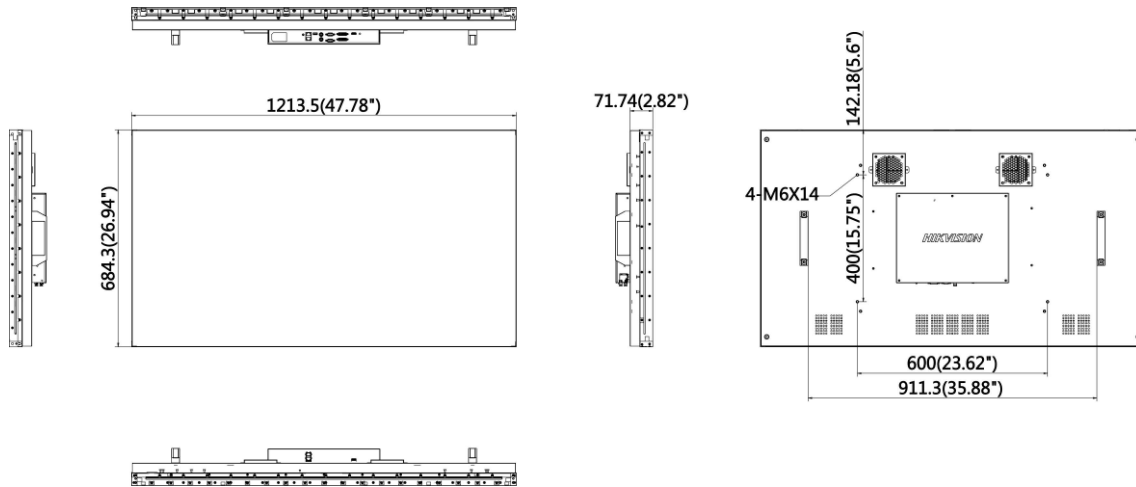

Dimension

Distributed by

HIKVISION®

Headquarters

No.555 Qianmo Road, Binjiang District,
Hangzhou 310051, China
T +86-571-8807-5998
overseasbusiness@hikvision.com

Hikvision USA
T +1-909-895-0400
sales.usa@hikvision.com

Hikvision Australia
T +61-2-8599-4233
salesau@hikvision.com

Hikvision India
T +91-22-28469900
sales@pramahikvision.com

Hikvision Canada
T +1-866-200-6690
sales.canada@hikvision.com

Hikvision Thailand
T +662-275-9949

Hikvision Europe
T +31-23-5542770
sales.eu@hikvision.com

Hikvision Italy
T +39-0438-6902
info.it@hikvision.com

Hikvision Brazil
T +55 11 3318-0050
Latam.support@hikvision.com

Hikvision Turkey
T +90 (216)521 7070- 7074
sales.tr@hikvision.com

Hikvision Malaysia
T +601-7652-2413

Hikvision UK & Ireland
T +01628-902140
sales.uk@hikvision.com

Hikvision South Africa
Tel: +27 (10) 0351172
sale.africa@hikvision.com

Hikvision France
T +33(0)1-85-330-450
info.fr@hikvision.com

Hikvision Kazakhstan
T +7-727-9730667
nikia.panfilov@hikvision.ru

Hikvision Vietnam
T +84-974270888

Hikvision UAE
T +971-4-4432090
salesme@hikvision.com

Hikvision Singapore
T +65-6684-4718
sg@hikvision.com

Hikvision Spain
T +34-91-737-16-55
info.es@hikvision.com

Hikvision Tashkent
T +99-87-1238-9438
uzb@hikvision.ru

Hikvision Hong Kong
T +852-2151-1761

Hikvision Russia
T +7-495-669-67-99
saleru@hikvision.com

Hikvision Korea
T +82-(0)31-731-8817
sales.korea@hikvision.com

Hikvision Poland
T +48-22-460-01-50
info.pl@hikvision.com

Hikvision Indonesia
T +62-21-2933759
Sales.Indonesia@hikvision.com

Hikvision Colombia
sales.colombia@hikvision.com