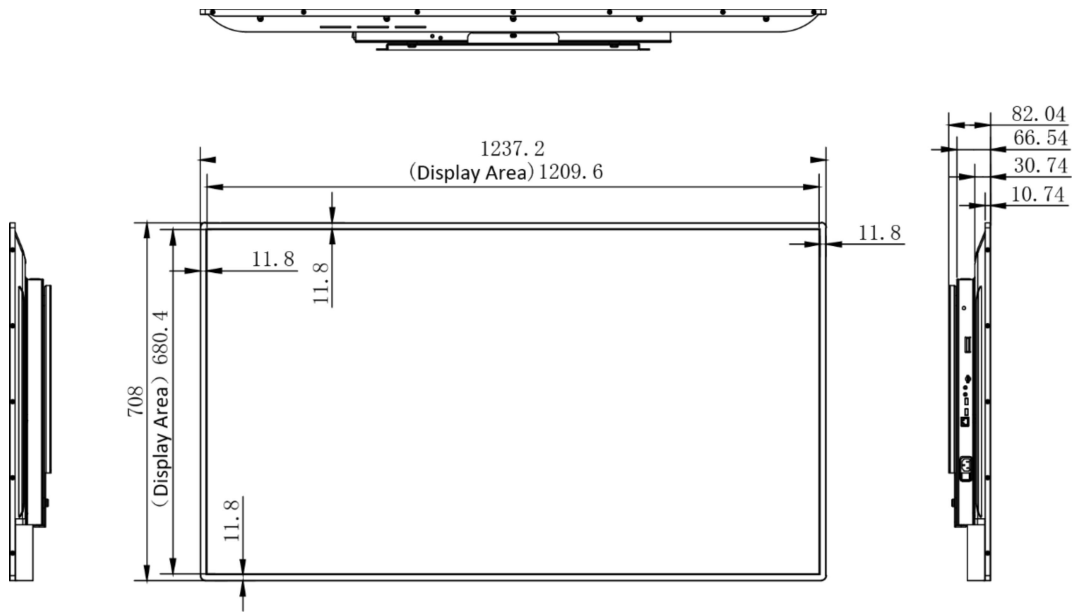

Appearance

Physical Interfaces