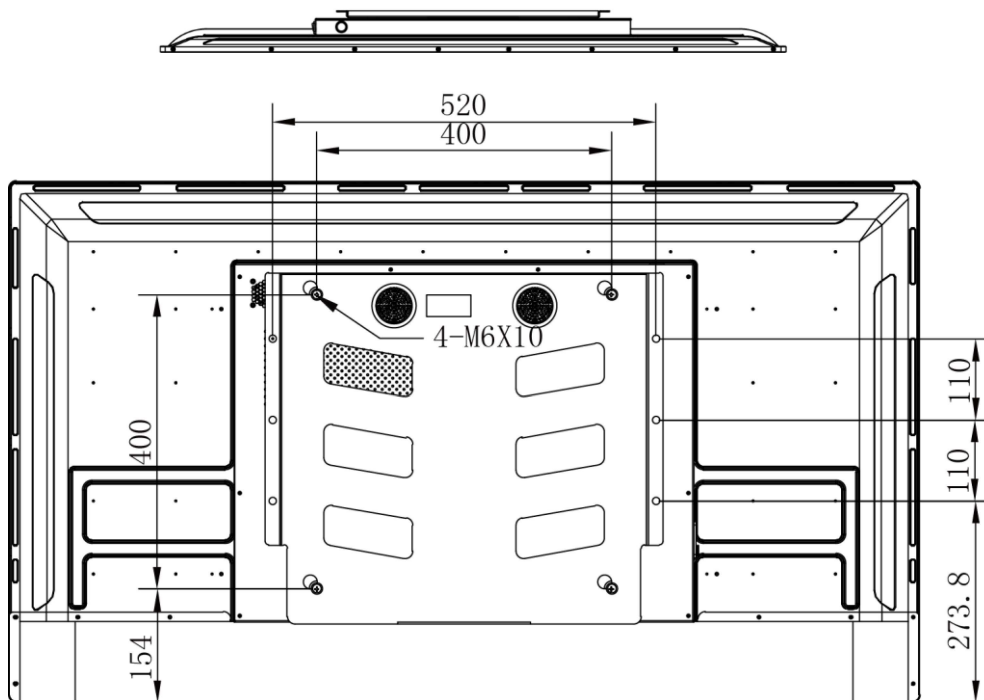

Available Model

DS-D6055UN-B

Specifications

	Model	DS-D6055UN-B
Display Parameter	Screen size	54.64 inch
	Active display area	1209.6 mm(H) × 680.4 mm(V)
	Backlight	LED backlight
	Pixel pitch	0.315 mm × 0.315 mm
	Resolution	3840 × 2160
	Brightness	380 cd/m ²
	Viewing angle	Horizontal: 178°, vertical: 178°
	Color depth	10 bit
	Contrast ratio	1200: 1
	Response time	8 ms
	Refresh rate	60 Hz
	Color gamut	72% NTSC
	Reliability	7×24 H
System Configuration	Operation System	Android6.0.1
	CPU	Cortex-A17, 4-core
	Memory	2 GB
	Built-in storage	8 GB EMMC built-in, 32 GB TF Card
Interface	Video & audio input	AUDIO IN (3.5 mm)
	Video & audio output	AUDIO OUT (3.5 mm)
		Built-in speaker 8Ω 5W×2
	Network interface	RJ45 LAN Network interface
		SIM card (only for 3G/4G device)
		Wi-Fi
	Data transmission interface	USB
		TF Card
		Bluetooth
General	Material type	Picture (Maximum resolution 3840 × 2160) : BMP/JPG/PNG/GIF

	Model	DS-D6055UN-B
		Video: ASF/AVI/MPG/3GP/MOV/MKV/WMV/FLV/MP4/RM/RMVB Audio: MP3/WAV/WMA Document: TXT/PDF Webpage: HTML/HTM APP: APK
	Power supply	100 to 240 VAC, 50/60 Hz
	Power consumption	≤ 150 W
	Standby consumption	≤ 10 W
	Working temperature	0°C to 40°C
	Working humidity	10%to 90%
	Net weight	21 kg
	Gross weight	24 kg
	Product dimensions	1237.2 mm(W) × 708 mm(H) × 82.04 mm(D)
	Package dimensions	1403 mm(W) × 898 mm(H) × 263 mm(D)
	Packing list	Remote Control × 1, Installation Guide × 1,Expansion bolt package × 6, Power Cord × 1

Appearance

Physical Interfaces

Interface	Description
SWITCH	Power switch.
100-240V	Power supply.
LAN	Network interface.
USB	2 × USB 2.0 interface.
AUDIO IN	Audio input.
AUDIO OUT	Audio output.
TF	TF card slot
SIM	SIM card slot (only 3G/4G device).