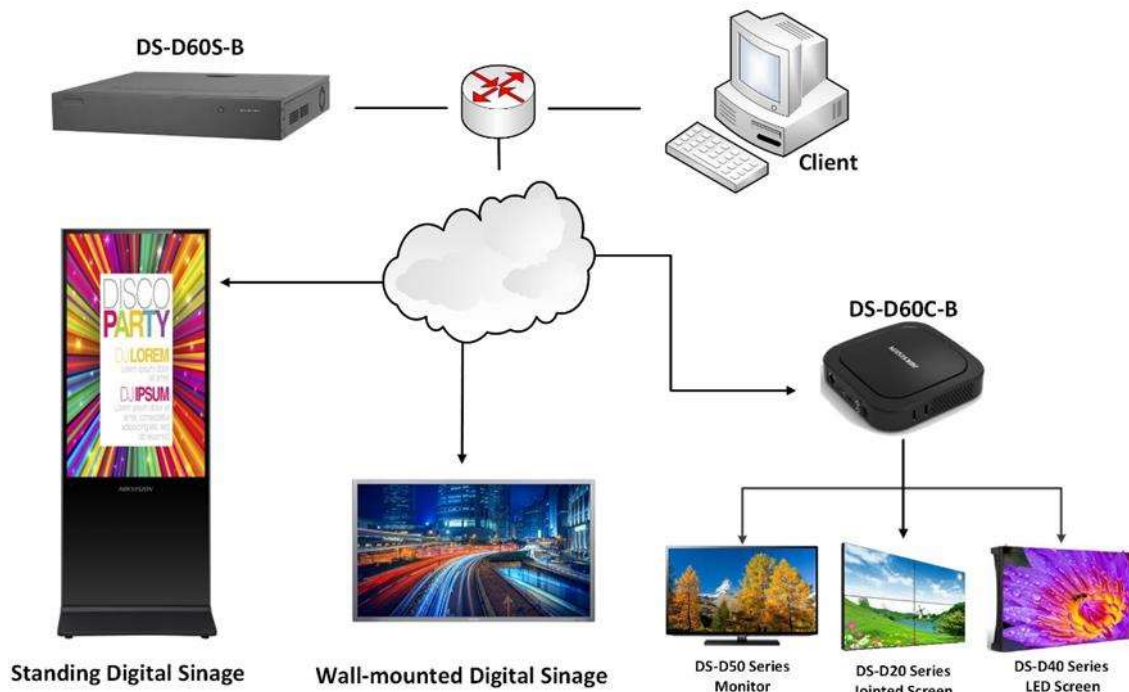

Typical Application