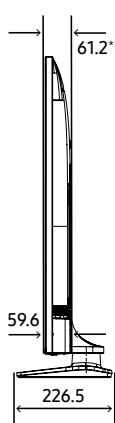

Specifications

43"