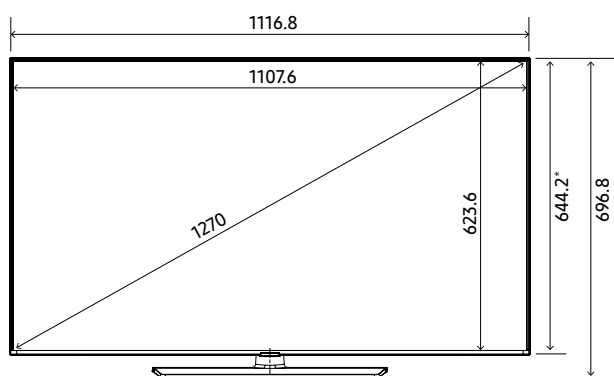

Specifications

43"

* Including logo

50"

* Including logo

55"

* Including logo

65"

* Including logo