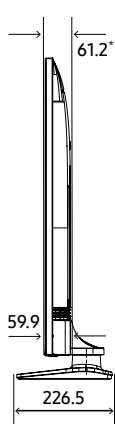

Specifications

43"

* Including logo

50"

* Including logo

55"

* Including logo

65"

* Including logo