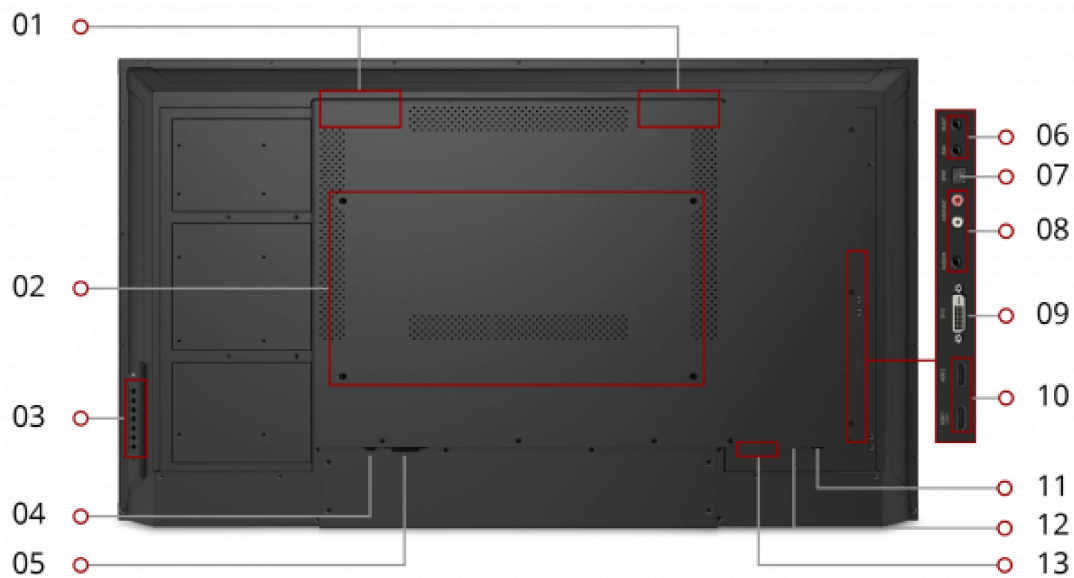

## DISPLAY

<b>DISPLAY SIZE (IN.)</b> 43	<b>VIEWABLE AREA (IN.)</b> 42.51
<b>LIGHT SOURCE</b> DLED	<b>RESOLUTION</b> 3840 x 2160
<b>PANEL TYPE</b> IPS-Type	<b>ASPECT RATIO</b> 16:9
<b>STATIC CONTRAST RATIO</b> 1,100:1	<b>BACKLIGHT LIFE (HOURS)</b> 40,000
<b>BRIGHTNESS</b> 350 cd/m2	<b>RESPONSE TIME (TYPICAL GTG)</b> 6ms
<b>VIEWING ANGLES</b> 178° horizontal, 178° vertical	<b>PANEL SURFACE</b> Hard Coat - Anti-Glare, 3% Haze, 2H with anti-glare treatment
<b>OPERATION RATING</b> 24/7	

WEIGHT (IMPERIAL)	
<b>NET WITHOUT STAND (LBS)</b> 23.2	<b>GROSS (LBS)</b> 29.8

WEIGHT (METRIC)	
<b>NET WITHOUT STAND (KG)</b> 10.5	<b>GROSS (KG)</b> 13.5

DIMENSIONS (IMPERIAL) (WXHxD)	
<b>PACKAGING (IN.)</b> 42.1 x 26.1 x 6.0	<b>PHYSICAL WITHOUT STAND (IN.)</b> 38.2 x 21.9 x 3.3

Internal Speakers VESA® Compatible Wall Mount 400 x 200 mm Menu Controls Power Switch AC In IR In/Out  
 SPDIF Audio In/Out DVI-D In HDMI 2.0 in (x2) RS232 in LAN USB 2.0 Type A (x2)