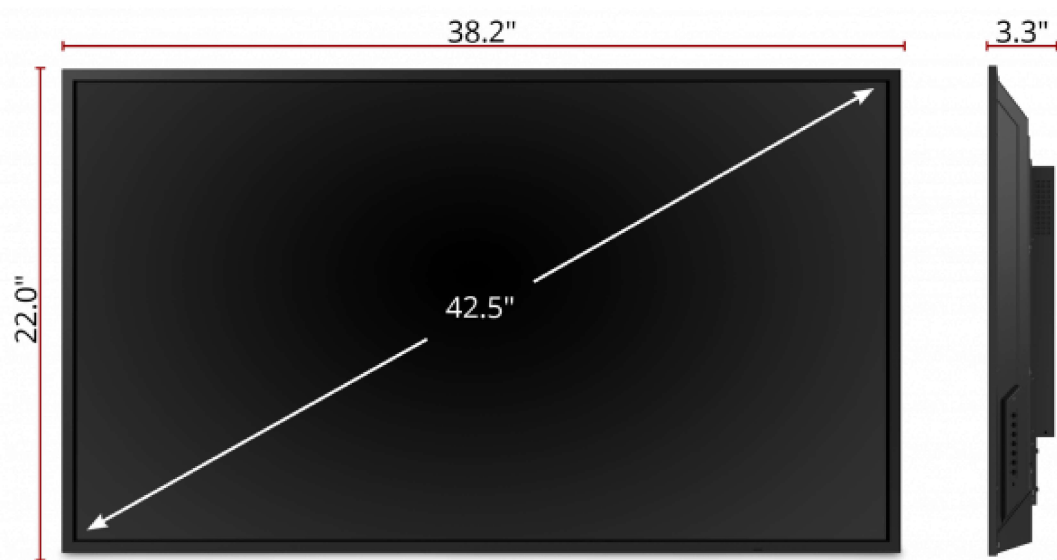

## DISPLAY

<b>DISPLAY SIZE (IN.)</b> 43	<b>VIEWABLE AREA (IN.)</b> 42.51
<b>LIGHT SOURCE</b> DLED	<b>RESOLUTION</b> 3840 x 2160
<b>PANEL TYPE</b> IPS-Type	<b>ASPECT RATIO</b> 16:9
<b>STATIC CONTRAST RATIO</b> 1,100:1	<b>BACKLIGHT LIFE (HOURS)</b> 40,000
<b>BRIGHTNESS</b> 350 cd/m2	<b>RESPONSE TIME (TYPICAL GTG)</b> 6ms
<b>VIEWING ANGLES</b> 178° horizontal, 178° vertical	<b>PANEL SURFACE</b> Hard Coat - Anti-Glare, 3% Haze, 2H with anti-glare treatment
<b>OPERATION RATING</b> 24/7	

WEIGHT (IMPERIAL)	
<b>NET WITHOUT STAND (LBS)</b> 23.2	<b>GROSS (LBS)</b> 29.8

WEIGHT (METRIC)	
<b>NET WITHOUT STAND (KG)</b> 10.5	<b>GROSS (KG)</b> 13.5

DIMENSIONS (IMPERIAL) (WXHxD)	
<b>PACKAGING (IN.)</b> 42.1 x 26.1 x 6.0	<b>PHYSICAL WITHOUT STAND (IN.)</b> 38.2 x 21.9 x 3.3