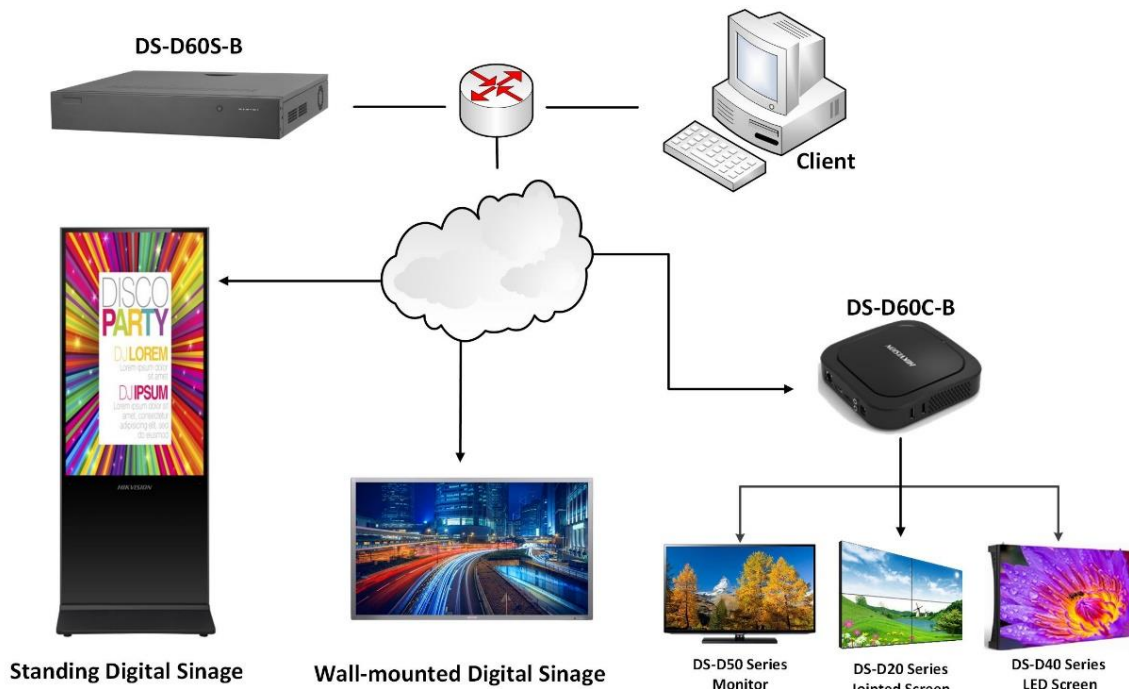

Typical Application