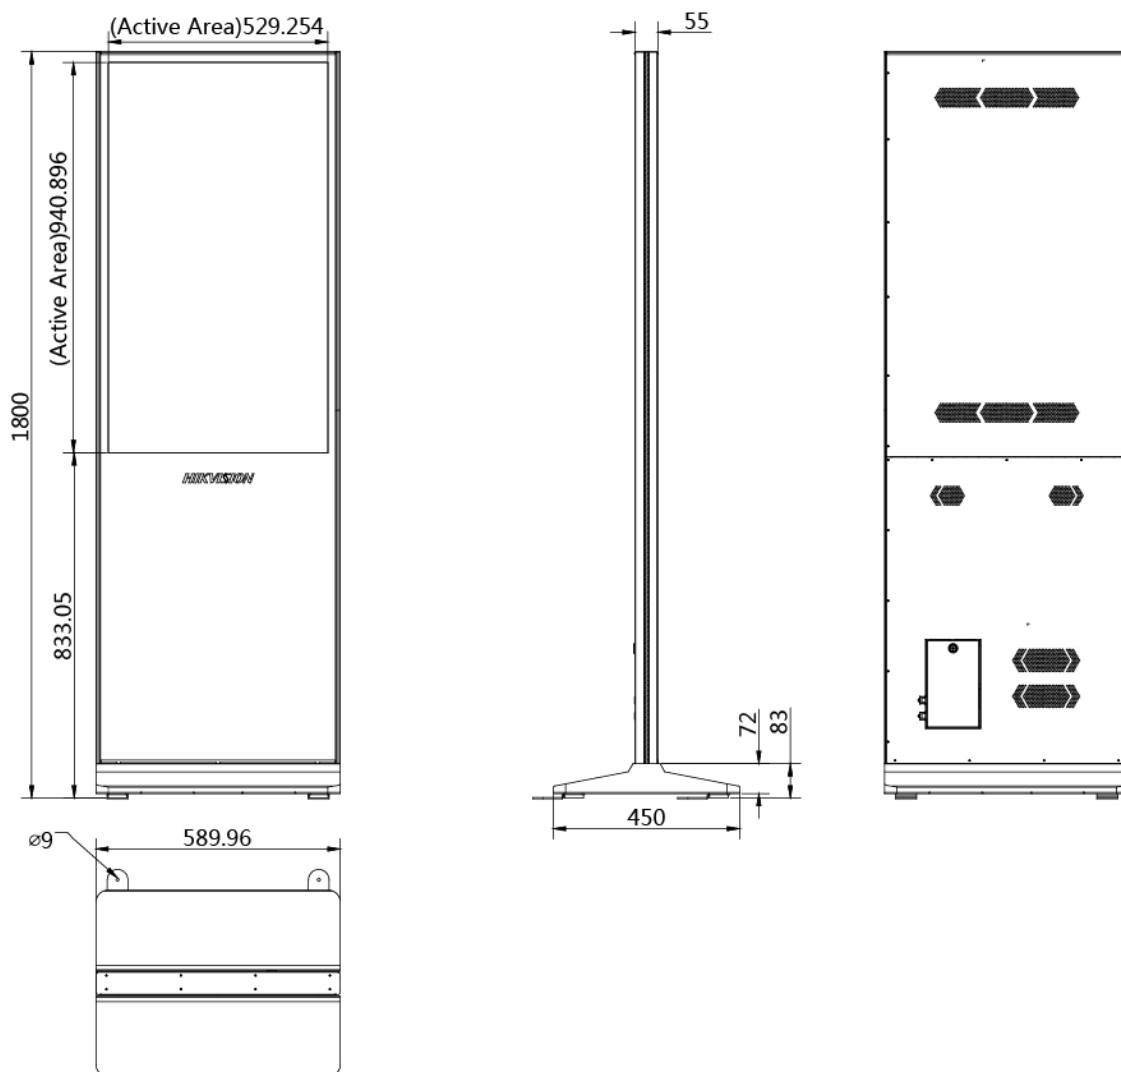

Dimension (unit: mm)

DS-D6043FL-B/S (with base)