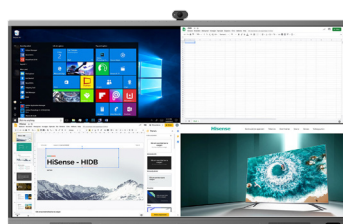

Real-time comments

Spectator comments will pop-up onscreen in real-time. Also they will scroll with the page, so no remarks are missed. All without interrupting the person handling the screen.