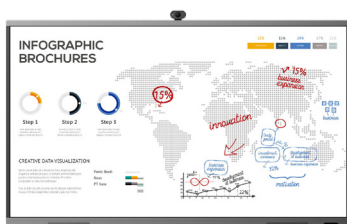

Real-time comments

Spectator comments will pop-up onscreen in real-time. Also they will scroll with the page, so no remarks are missed. All without interrupting the person handling the screen.