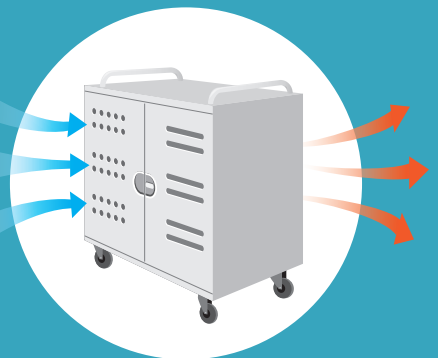

C48i

48 Device Intelligent Charging Solution
for Tablets, Laptops and Chromebooks

Ergonomically Designed Charging Solution

Easy Access from the Front and the Back

The C48i is the first AVer charging solution to be designed to be opened from the front and back at the same time, allowing students quick and easy access to their education tools and devices. Long queue lines during class to retrieve or replace devices are completely eliminated with simple one step storage and simultaneous front and back door access.

Fit Any Sized Device

Easy Cable Management

Solid, Secure, & Sleek

Intelligent Charging

Unbeatable Warranty

Intelligent Charging

AVer's Intelligent Charging technology boosts the overall charging capability and efficiency of the C48i, providing a quick, convenient and safe charging solution for classroom devices. The C48i's recognized Intelligent Charging includes self-monitoring and smart AC charging.

Intuitive Controls & On-screen Display

AVer's intuitive control layout allows for enhanced control over the C48i's charging programs and with an LED on-screen display, the C48i is capable of communicating all necessary information effectively and clearly to users.

Passive Airflow Ventilation System

Charging electronic devices can create a lot of heat that can shorten a device's life. In order to increase device care, the C48i was designed specifically to provide the maximum amount of airflow while still being impenetrable to outside forces. The strategically positioned ventilation ports keep devices cool at all times and keep your devices safe, secure, and in working order.