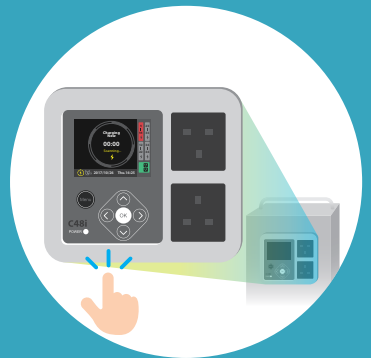

Fit Any Sized Device

Easy Cable Management

Solid, Secure, & Sleek

Intelligent Charging

Unbeatable Warranty

Intelligent Charging

AVer's Intelligent Charging technology boosts the overall charging capability and efficiency of the C48i, providing a quick, convenient and safe charging solution for classroom devices. The C48i's recognized Intelligent Charging includes self-monitoring and smart AC charging.

Intuitive Controls & On-screen Display

AVer's intuitive control layout allows for enhanced control over the C48i's charging programs and with an LED on-screen display, the C48i is capable of communicating all necessary information effectively and clearly to users.