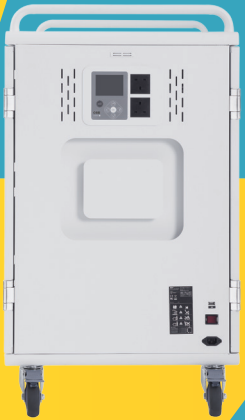

C48i

48 Device Intelligent Charging Solution
for Tablets, Laptops and Chromebooks

Ergonomically Designed Charging Solution

Easy Access from the Front and the Back

The C48i is the first AVer charging solution to be designed to be opened from the front and back at the same time, allowing students quick and easy access to their education tools and devices. Long queue lines during class to retrieve or replace devices are completely eliminated with simple one step storage and simultaneous front and back door access.

3-Point Security

Security comes first when teachers purchase new teaching gadgets and technology. Constructed from high-quality steel, the C48i provides teachers the extra security to put their mind at ease and teachers can rest easy with the knowledge that their expensive new devices are safely secured behind two 3-point locks.

Intuitive Controls & On-screen Display

AVer's intuitive control layout allows for enhanced control over the C48i's charging programs and with an LED on-screen display, the C48i is capable of communicating all necessary information effectively and clearly to users.

Passive Airflow Ventilation System

Charging electronic devices can create a lot of heat that can shorten a device's life. In order to increase device care, the C48i was designed specifically to provide the maximum amount of airflow while still being impenetrable to outside forces. The strategically positioned ventilation ports keep devices cool at all times and keep your devices safe, secure, and in working order.