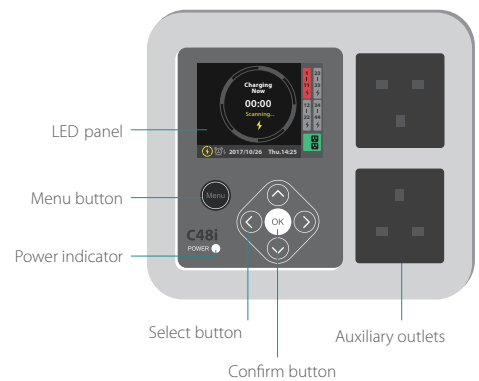

Product appearance

Front

Side

LED panel

©2018 AVer Information Inc. All rights reserved.
All brand names and logos are trademarks of their respective companies.