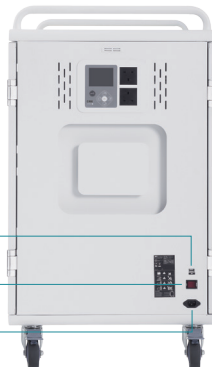

Product specifications

Device capacity

- 48

Slot size

- H = 23.5 cm (9.45")
- W = 3.2 cm (1.26")
- D = 35.0 cm (13.79")

Support device

- Tablet / Chromebook up to 14"

Charging type

- A / C

Sync type

- N / A

External power outlets

- 2

Control panel

- LED & LCM

Sliding shelves

- N / A

Divider type

- Plastic

Warranty

- 10-year: mechanical components
- 5-year: electrical components

Shipping information

- 20' for 15 pcs
- 40' for 36 pcs
- 40' H for 72 pcs

Cart dimension

- H = 107.0 cm (42.13")
- W = 87.0 cm (34.25")
- D = 60.0 cm (23.62")

Package dimension

- H = 125.4 cm (49.37")
- W = 98.8 cm (38.90")
- D = 71.2 cm (28.03")

Net weight

- 95 kg (209.44 lbs)

Gross weight

- 117 kg (257.94 lbs)

Power specification

- AC in: 100-120V ~ 50/60Hz, 12A
- PWR strip: 48-port total, 100-120V ~ 50/60Hz, 12A
- Outlet 2-port total: 100-120V ~ 50/60Hz, 12A

Cable management

- Individual AC adapter compartments and AVer Patent Cable Latch

Security

- Front and rear door: key padlock with 3 point mechanism

Casters

- 4" casters x 4 (4 x lockable)

Security hook

- Yes

Specifications may vary depending on countries and are subject to change without notice.

Product appearance

Front

Side

LED panel

©2018 AVer Information Inc. All rights reserved.
All brand names and logos are trademarks of their respective companies.