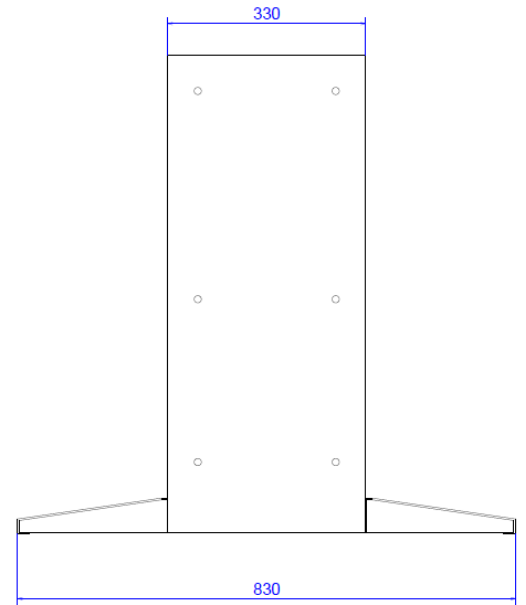

DS-DN46C2M/B

46" LCD Display Unit Modular Pedestal Bracket

Key Features

- Modular Pedestal Bracket for 46" LCD Screen
- Solid Steel structure, 800mm Suitable View Height
- Cold-rolled Steel Plate(SPCC)

Specification

Name	DS-DN46C2M/B
Appearance	Hikvision Black
Material	Cold-rolled Steel Plate(SPCC)
Dimension(WxHxD)	1022mmx800mmx830mm (main body 330mm)
Weight	65kg

Order Model and Code:

DS-DN46C2M/B | 190107905

Dimensions