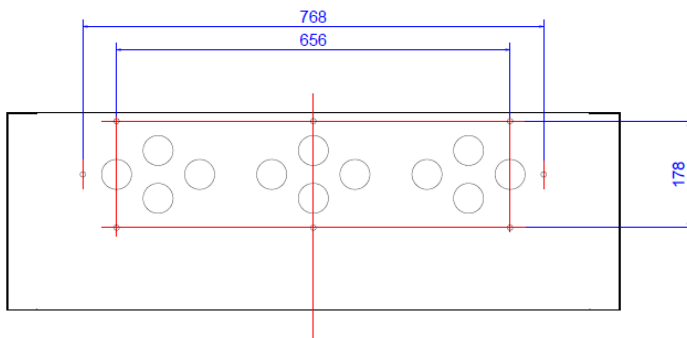

DS-DN46C2M/B

46" LCD Display Unit Modular Pedestal Bracket

Key Features

- Modular Pedestal Bracket for 46" LCD Screen
- Solid Steel structure, 800mm Suitable View Height
- Cold-rolled Steel Plate(SPCC)

Specification

Name	DS-DN46C2M/B
Appearance	Hikvision Black
Material	Cold-rolled Steel Plate(SPCC)
Dimension(WxHxD)	1022mmx800mmx830mm (main body 330mm)
Weight	65kg

Order Model and Code:

DS-DN46C2M/B | 190107905

Dimensions