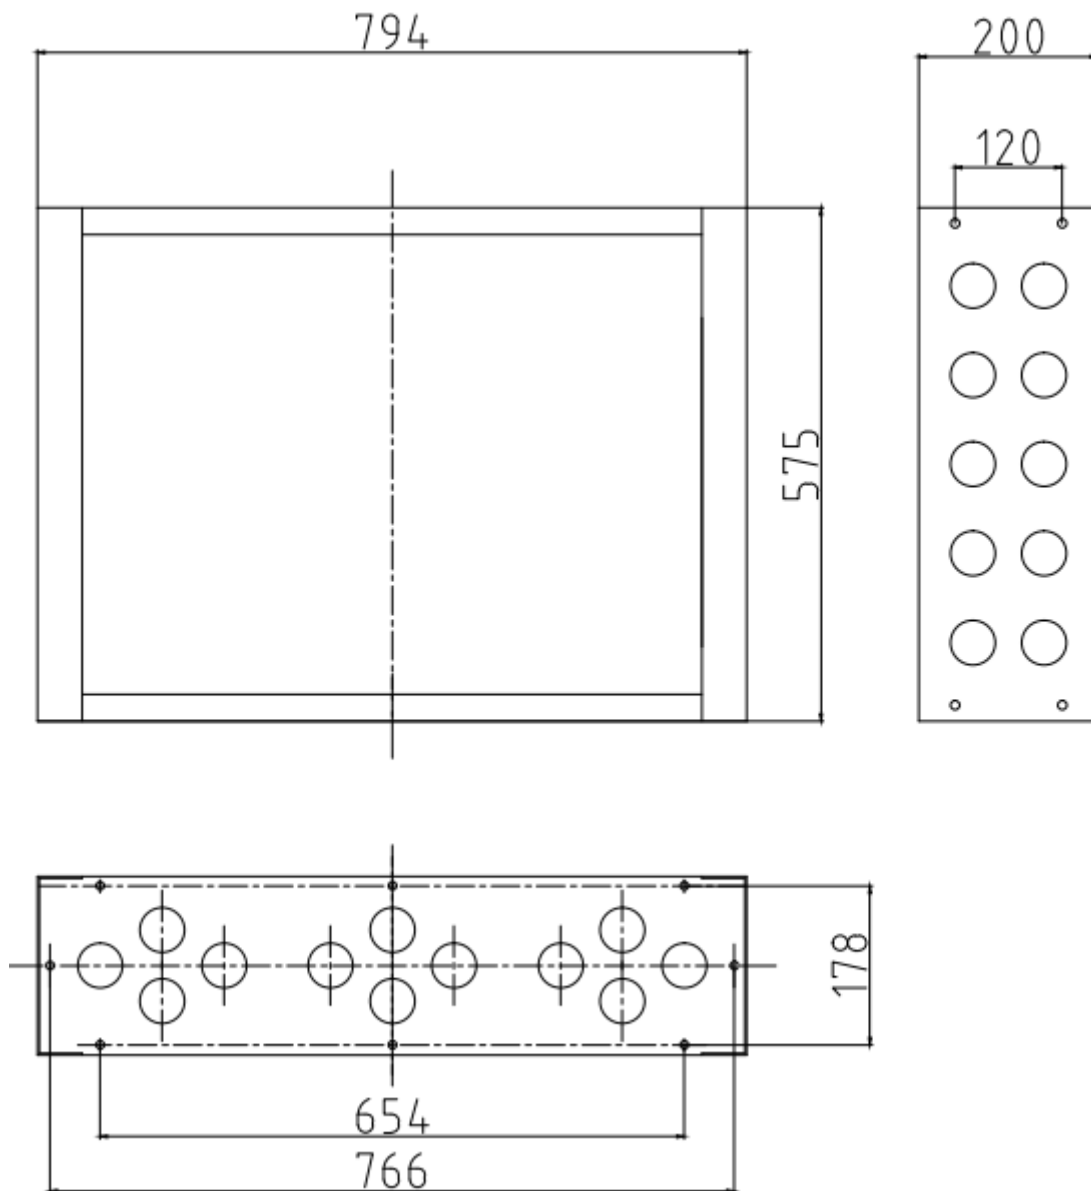

### Key Features

- Modular Frame Bracket for 46" LCD Screen
- Solid Steel structure, Prevent screen bend or twist
- Cold-rolled Steel Plate(SPCC)

### Specification

Name	DS-DN46E3M/F
Appearance	Hikvision Black
Material	Cold-rolled Steel Plate(SPCC)
Dimension(WxHxD)	794mmx575mmx200mm
Weight	22kg

## Dimensions