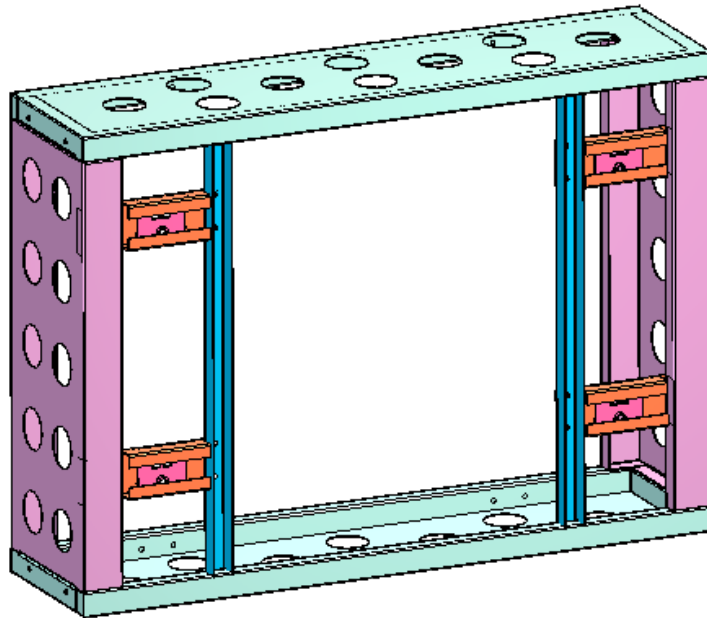

## DS-DN46E3M/F

46" LCD Display Unit Modular Frame Bracket

### Key Features

- Modular Frame Bracket for 46" LCD Screen
- Solid Steel structure, Prevent screen bend or twist
- Cold-rolled Steel Plate(SPCC)

### Specification

Name	DS-DN46E3M/F
Appearance	Hikvision Black
Material	Cold-rolled Steel Plate(SPCC)
Dimension(WxHxD)	794mmx575mmx200mm
Weight	22kg

## Dimensions