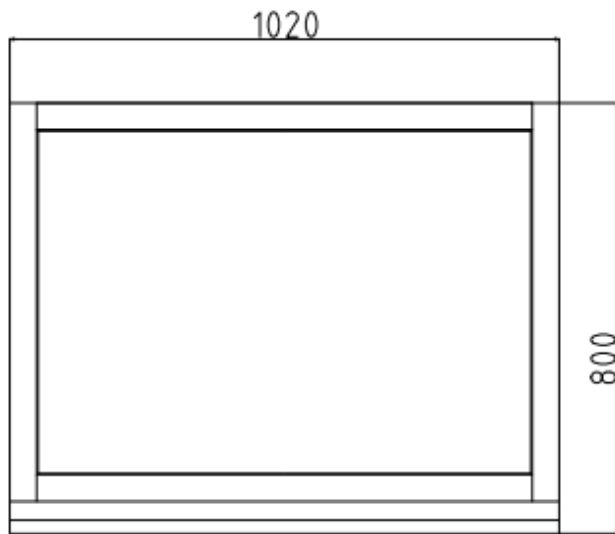

### Key Features

- Modular Pedestal Bracket for 46" LCD Screen
- Solid Steel structure, 800mm Suitable View Height
- Cold-rolled Steel Plate(SPCC)

### Specification

Name	DS-DN46E3M/B
Appearance	Hikvision Black
Material	Cold-rolled Steel Plate(SPCC)
Dimension(WxHxD)	1020mmx800mmx830mm (main body 330mm)
Weight	65kg

## Dimensions