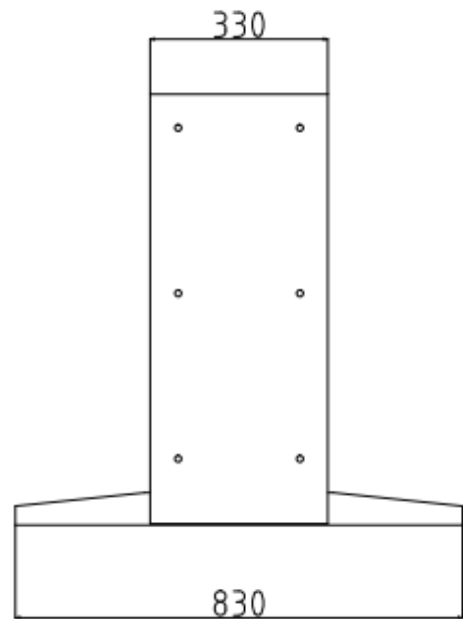

## DS-DN46E3M/B

46" LCD Display Unit Modular Pedestal Bracket

### Key Features

- Modular Pedestal Bracket for 46" LCD Screen
- Solid Steel structure, 800mm Suitable View Height
- Cold-rolled Steel Plate(SPCC)

### Specification

Name	DS-DN46E3M/B
Appearance	Hikvision Black
Material	Cold-rolled Steel Plate(SPCC)
Dimension(WxHxD)	1020mmx800mmx830mm (main body 330mm)
Weight	65kg

## Dimensions