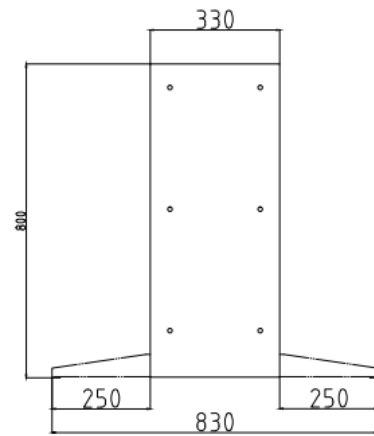

### Key Features

- Modular Pedestal Bracket for 49" LCD Screen
- Solid Steel structure, 800mm Suitable View Height
- Cold-rolled Steel Plate(SPCC)

### Specification

Name	DS-DN49B4M/B
Appearance	Hikvision Black
Material	Cold-rolled Steel Plate(SPCC)
Dimension(WxHxD)	1077.5mmx800mmx830mm (main body 330mm)
Weight	70kg

## Dimensions