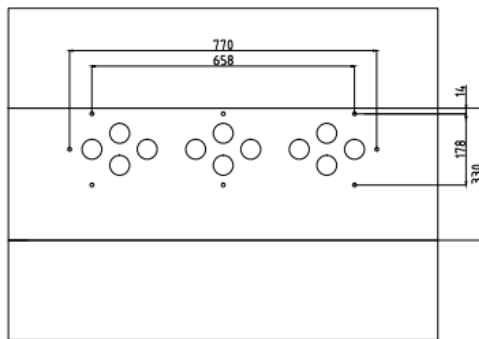

### Key Features

- Modular Pedestal Bracket for 49" LCD Screen
- Solid Steel structure, 800mm Suitable View Height
- Cold-rolled Steel Plate(SPCC)

### Specification

Name	DS-DN49B4M/B
Appearance	Hikvision Black
Material	Cold-rolled Steel Plate(SPCC)
Dimension(WxHxD)	1077.5mmx800mmx830mm (main body 330mm)
Weight	70kg

## Dimensions