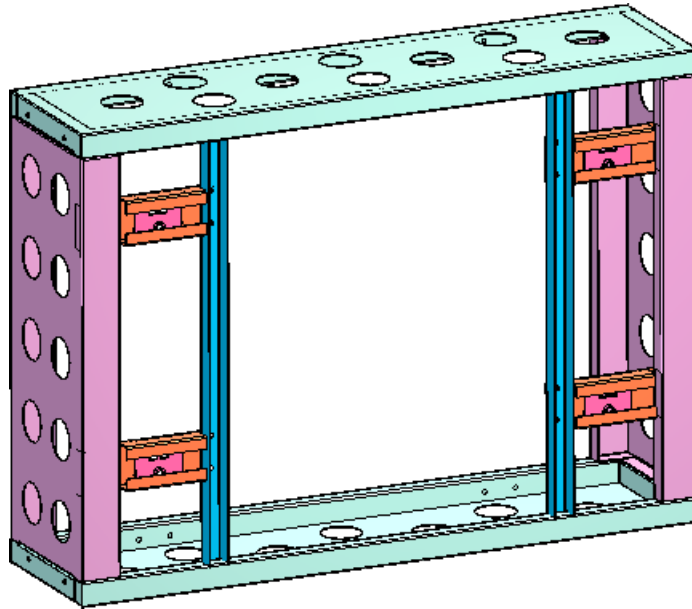

DS-DN55E4M/F

55" LCD Display Unit Modular Frame Bracket

Key Features

- Modular Frame Bracket for 55" LCD Screen
- Solid Steel structure, Prevent screen bend or twist
- Cold-rolled steel plate with electrostatic insulated paint (SPCC)

Specification

Name	DS-DN55E4M/F
Appearance	Hikvision Black
Material	Cold-rolled steel plate with electrostatic insulated paint (SPCC)
Dimension(WxHxD)	846.5mmx682.5mmx200mm
Weight	35 kg

Order Model and Code:

DS-DN55E4M/F | 190115434

Dimensions

Suitable LCD Display Unit Model

- DS-2055NH-E/G