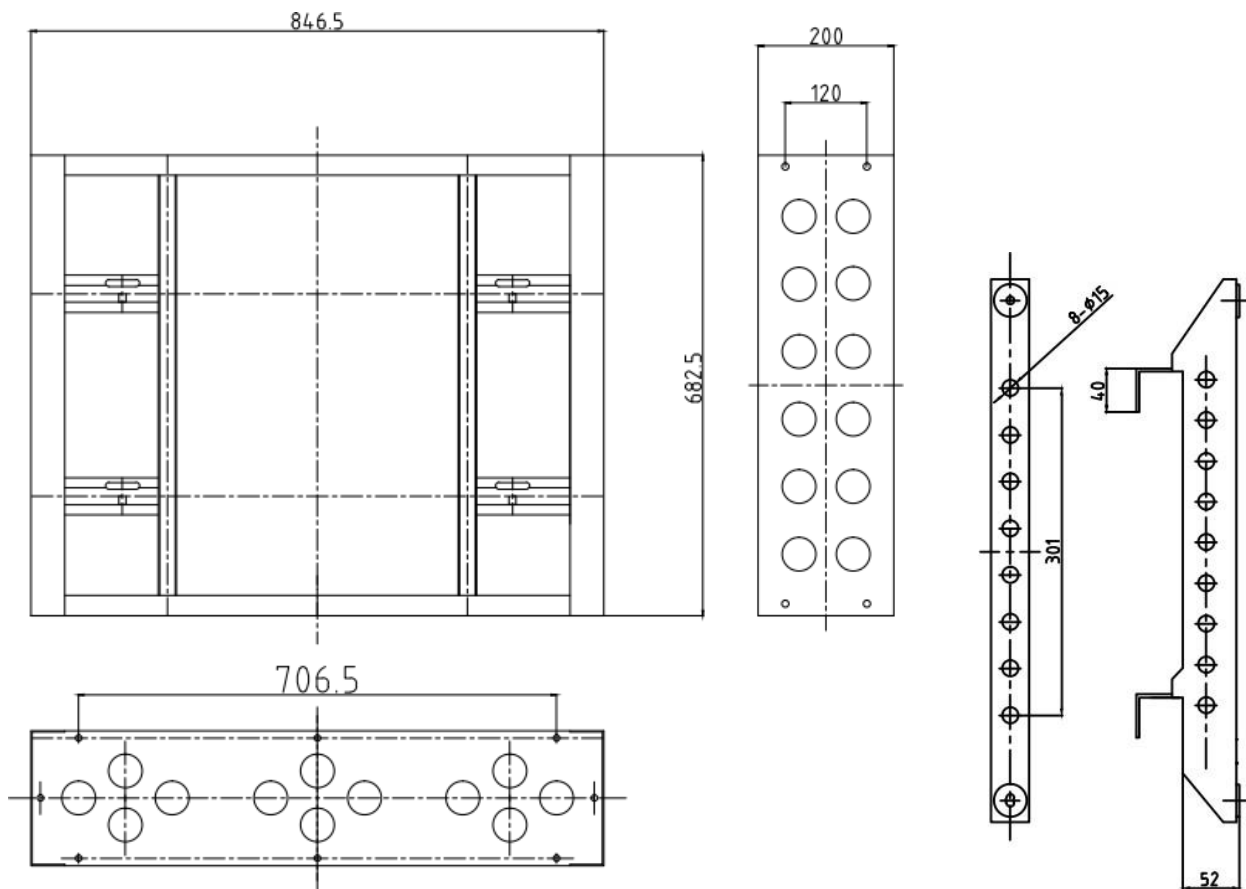

DS-DN55E4M/F

55" LCD Display Unit Modular Frame Bracket

Key Features

- Modular Frame Bracket for 55" LCD Screen
- Solid Steel structure, Prevent screen bend or twist
- Cold-rolled steel plate with electrostatic insulated paint (SPCC)

Specification

Name	DS-DN55E4M/F
Appearance	Hikvision Black
Material	Cold-rolled steel plate with electrostatic insulated paint (SPCC)
Dimension(WxHxD)	846.5mmx682.5mmx200mm
Weight	35 kg

Order Model and Code:

DS-DN55E4M/F | 190115434

Dimensions

Suitable LCD Display Unit Model

- DS-2055NH-E/G