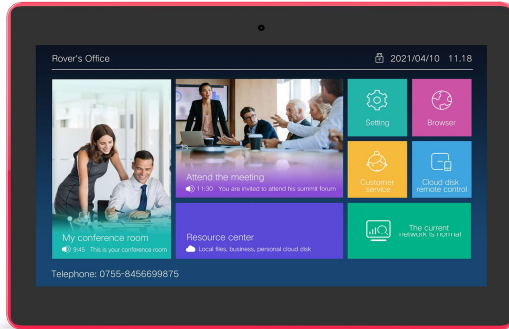

PRODUCT INFORMATION SHEET

Business Center: Showroom G02, IT Plaza ,Dubai Silicon Oasis, Dubai UAE

Model No	DM-WA1383T
Brand	ELC
Product type	Android Tablets
Product Description	13.3" Digital Signage

System	CPU	RK3399. Dual-core A72+quad-core A53
	RAM	2GB Optional 4GB
	Internal memory	16GB Optional 32GB/64GB
	Operation system	Android 7.1/9.0/10.0
	Touch screen	10-Point capacitive touch
Display	Panel	13.3"LCD panel
	Resolution	1920*1080
	Display mode	Normally black
	Viewing angle	85/85/85/85(L/R/U/D)
	Contrast ratio	800
	Luminance	250cd/m2
	Aspect Ratio	16:9
Network	WiFi	802.11 a/b/g/n/ac
	Ethernet	100M/1000M ethernet
	Buletooth	Bluetooth 4.2
Interface	Card Slot	SD card ,Max support to 64GB
	SIM Slot	4G Flow Card
	USB	USB Host
	Micro USB	USB OTG
	USB	USB for serial (RS232 Level) , Optional USB Host
	RJ45	Ethernet interface (POE function standard IEEE802.3at,POE+,class 4. 25.5W)
	Power jack	DC power input
Media play	Earphone	3.5mm earphone + Micphone
	Video format	MPEG-1,MPEG-2,MPEG-4,H.265,H.264,VC-1,VP8,VP9, etc.,support up to 4K
	Audio format	MP3/WMA/AAC etc.
	Photo	jpeg
Other	4G Module	Optional
	VESA	75*75mm
	Speaker	2*3W
	Microphone	Standard
	LED light bar	LED light bar with RGB and mixed color
	NFC	Optional ,NFC 13.56MHz, ISO14443A/ISO14443B/ISO 15693/Mifare classic/Sony felica
	RFID	Optional , 125k,ISO/IEC 11784/11785,Support to EM4100, TK4100/GK4100, EM4305, T5577
	Camera	Routine angle 5.0M/P
	Working temp	0-40degree
	Certificates	3C/CE/FCC
Accessories	Language	Multi-language
	Adapter	Adapter,12V/2.0A
	User manual	yes