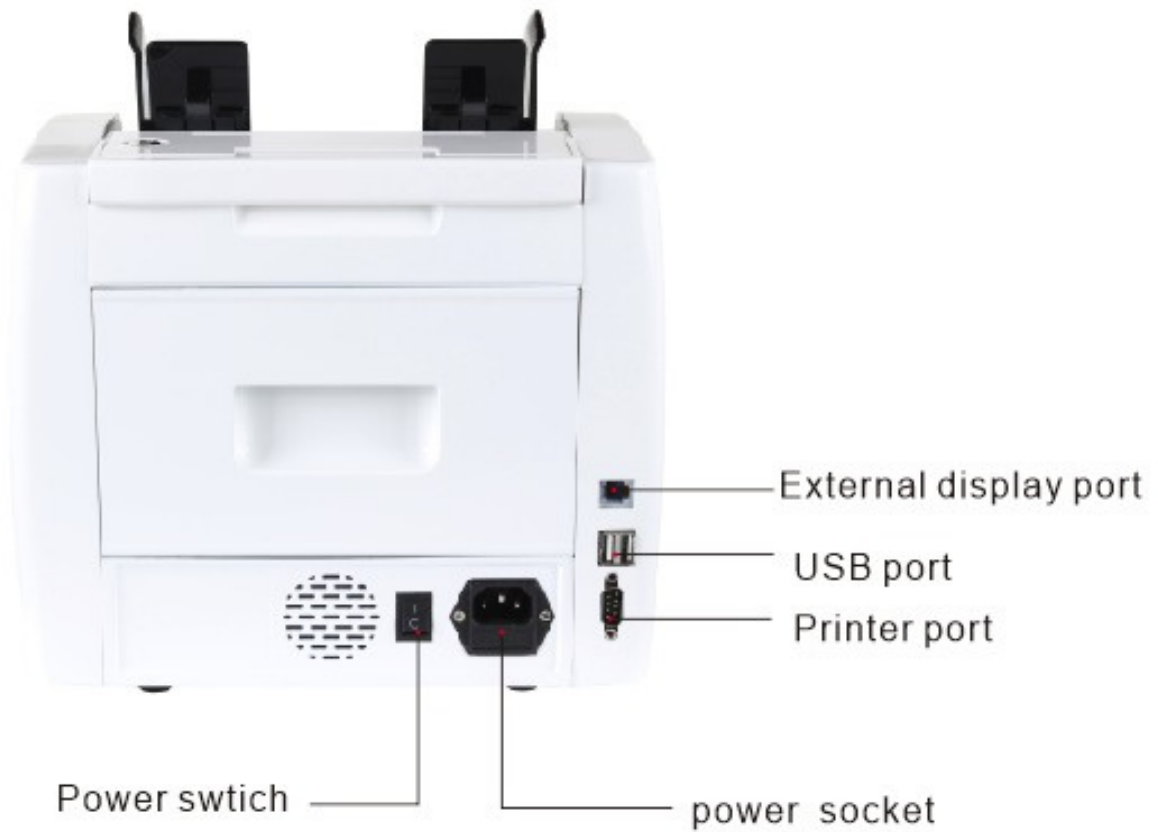

 @dubaimachines
 @dubaimachines

BEST IN CLASS

DMINTERACT DM-920

**1-POCKET 15 MULTI-CURRENCY
COUNTING MACHINE + SORTER
WITH EXTERNAL DISPLAY**

FEATURES

SPECIFICATION

(counting machine)

FEATURES:

- Touch panel and 3.5-inch TFT display
- Mix value counting of multi-currency.
- Auto currency identification
- Counterfeit Detection: Image, Magnetic, Infrared, Ultraviolet
- Error Detection: Double Detection, Half Note Detection, Chain Note Detection
- Serial numbers reading
- Options: Customer Display / Thermal Printer
- Interface: USB, RS-232, RJ-11
- Suitable for USD, EUR, GBP, CNY, AED, HKD, CAD, CHF, etc.

SPECIFICATIONS:

- Hopper Capacity: Max 500 notes
- Stacker Capacity: Max 200 notes
- Counting Speed: 800, 1000notes/min (MDC SDC and CNT MODE); for CNT mode 800,1000,1200 notes/min(CTN MODE only)
- Dimensions: 260x230x240mm
- Power Supply: AC 100-240V 50-60Hz • Power Consumption: <80W
- Size of Countable Notes: 50x110-85x190 mm
- Thickness of Countable Notes: 0.075-0.15
- Counting Display: 4 digits • Batch Display: 3 digits
- Net Weight: 6.5Kgs • Gross Weight: 7.5 Kg
- Unit Box Size: 362x302x295 mm

SPECIFICATION

(receipt printer)

SPECIFICATIONS:

- Printing method: line thermal printing
- Printing paper width: $57.5\pm 0.5\text{mm}$
- Print density: 8 dots/mm, 384 dots/line
- Printing speed: about 90mm/sec (the effective printing content of each line does not exceed 25%)
- Reliability: print head life: 100km
- Effective printing width: 48mm
- Interface form
- Serial port interface: DB 9 core socket (female type), supports XON/XOFF and RTS/CTS protocols. Wave Bit rate: 1200~115200bps adjustable. Data structure: 1 start bit + 7 or 8 data bits + 1 bit stop bit.
- Barcode printing command: support UPCA, UPC-E, EAN-13 , EAN, CODE39, ITF25, CODABAR, CODE93, CODE128 barcode printing