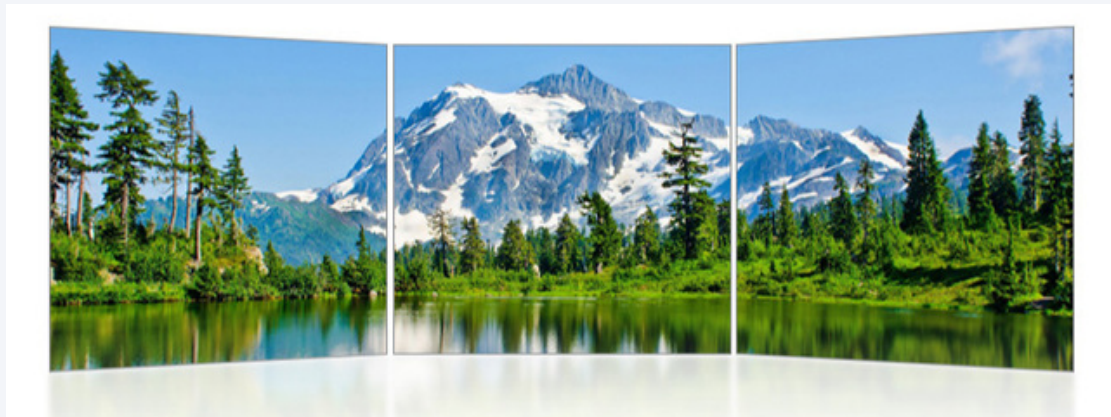

Full HD

178 Viewing Angle

Tempered Glass

LED Backlight

Narrow Bezel

178° VIEW OF ANGLE:

Enjoy a comfortable viewing experience from various angles with a 178° viewing angle, ensuring that the content looks impressive from virtually any perspective.