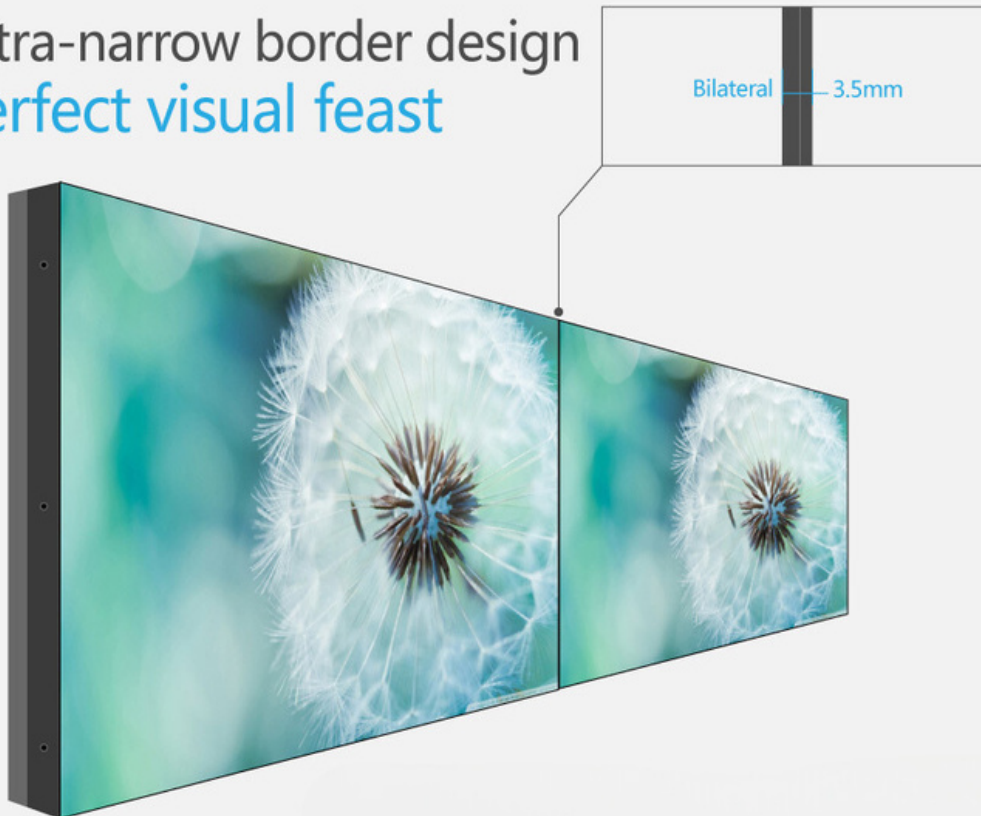

DMInteract[®]

Video Walls: Unleash the Visual Power

PRODUCT OVERVIEW

DMInteract stands out as a state-of-the-art display solution, boasting a range of enticing features for an unparalleled viewing experience. With screen sizes from 46 to 65 inches, a sleek ultra-thin design, and options for minimal splicing gaps or a bezel-less display, it delivers stunning visuals. The LED backlighting enhances color vibrancy and contrast, complementing the maximum resolution of 1920×1080. Versatility is key, offering wide viewing angles, multiple installation options, and seamless connectivity through interfaces like VGA, DVI, HDMI, and USB. With a robust service life of approximately 60,000 hours, DMInteract combines longevity and exceptional image quality. Advanced control options, including Serial Port (RS232) and remote control, as well as third-party control through WI-FI or smartphones, make DMInteract a sophisticated and immersive display solution at the forefront of innovation.

Ultra-narrow border design
Perfect visual feast

Bezel Less, 0.88mm OR 3.5mm

Parameters of stitching series stitching unit

4K SUPPORTED FULL HD RESOLUTION:

Benefit from a maximum resolution of 1920×1080 with backward compatibility, ensuring crisp and clear images for an enhanced viewing experience.

Full HD

178 Viewing Angle

Tempered Glass

LED Backlight

Narrow Bezel

178° VIEW OF ANGLE:

Enjoy a comfortable viewing experience from various angles with a 178° viewing angle, ensuring that the content looks impressive from virtually any perspective.

PRODUCT SPECIFICATION

Brand Name	DMInteract
Multiple Screen Sizes	46 inches, 49 inches, 55 inches, and 65 inches
Splicing Gap	3.5mm, 0.88mm & Bezel Less
Backlight	LED
Aspect Ratio	16:9
Contrast Ratio	4500:1
Max Resolution	1920×1080 (Supported 4K)
Brightness	500cd/m ²
Color Saturation:	97%
Response Time:	6ms
Viewing Angle	178°
Service Life	About 60,000 Hours