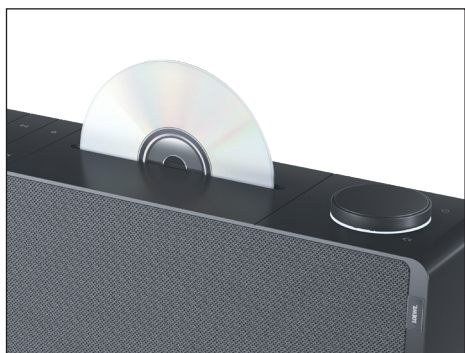

Bluetooth, USB and MP3 support

CD player optional

High resolution colour display

Loewe radio app and stylish remote control

Massive aluminum housing with two colour options

SmartRadio
FM • DAB+ • INTERNET

amazon music

Smart radio with audio streaming and optional CD player

Enjoy music in a variety of ways.

The smart streaming systems Loewe klang s provide versatile listening pleasure with Internet radio, podcast and DAB/DAB+ tuner and inspire with crystal-clear sound. Up to 25,000 stations plus approx. 10,000 podcasts can be individually programmed.

Stylish design.

The aluminum housing with profiled buttons, illuminated rotary control and the slim silhouette provide a modern look. Loewe klang s takes up hardly any space and fits ideally into living rooms as a minimalist solution.

Large display.

Loewe klang s offers a particularly large display. This makes the content easy to read and clear. The user interface is intuitive and easy to understand.

Integrated CD player.

The additional CD slot of the model Loewe klang s3 provides even more music enjoyment.