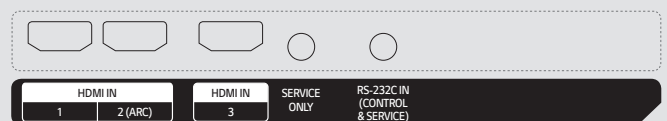

* Jack Panels may differ from the above image, so please contact LG sales team to verify before ordering.