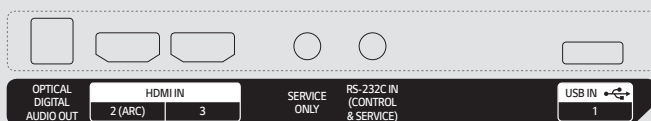

* The availability of the 'LG ConnectedCare' service differs by region is sold separately. Contact the LG sales representative in your region for more details.

CONNECTIVITY

86"

Rear

Side

75" / 65" / 55" / 50" / 43"