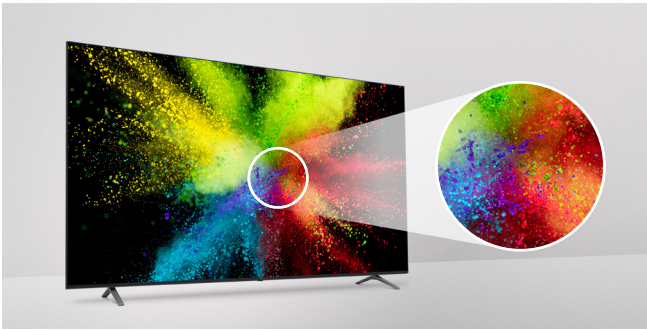

SUPERB PICTURE WITH ULTRA HD RESOLUTION

With the resolution that is 4 times higher than Full HD, this model makes the color and details of the contents more vivid and realistic. In addition, the LG IPS panel provides a clear view of the picture contents even at extremely wide viewing angles.