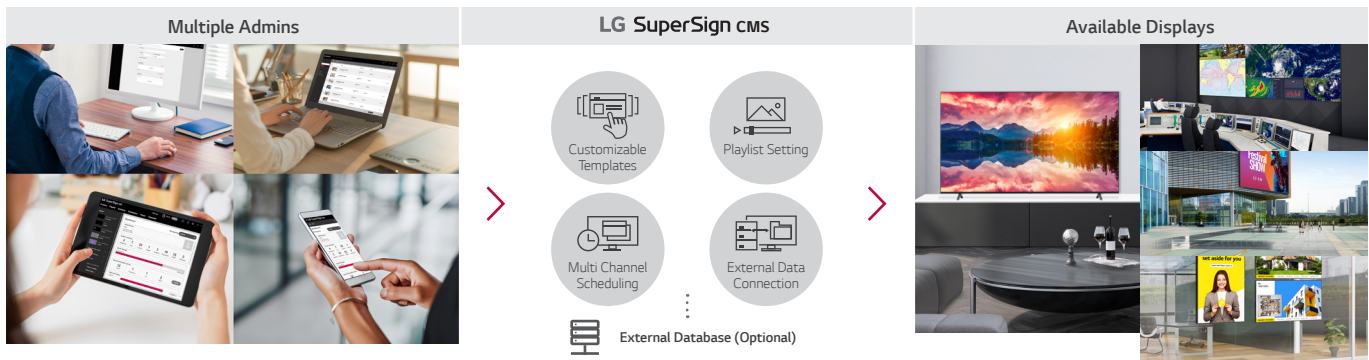

* 'LG Conventional' refers to LG UT640S series.

WIRELESS ACCESS POINT

UR640S series operates as a virtual router which can be an wireless access point for mobile devices.

EMBEDDED CONTENT & GROUP MANAGEMENT

The embedded Content and Group Management System allows you to edit and play content, schedule playlists and groups, and control signage via remote control, mouse and mobile phone without the use of separate PC or software.

LG's SIMPLE ADVERTISEMENT HELPER, PROMOTA

Using LG's Promota* mobile application, you can easily create your own display contents. With Promota, you can add text and images to create an online profile for your business as well as deliver information such as event news, seasonal menus, promotions, and even more to your customers while leveraging easy-to-use templates relevant to your industry.

* LG Promota can be downloaded from the App Store and Google Play store.

VERSATILE CONTENT MANAGEMENT WITH LG SuperSign CMS

LG SuperSign CMS is integrated management program supporting creation and management of digital media and content deployment, optimized for LG signage. With its simple and intuitive menus and layout options, it enhances content creation, editing, scheduling and distribution. In addition, it supports multiple displays and accounts, is able to be linked to external databases, and allows server access from mobile devices.