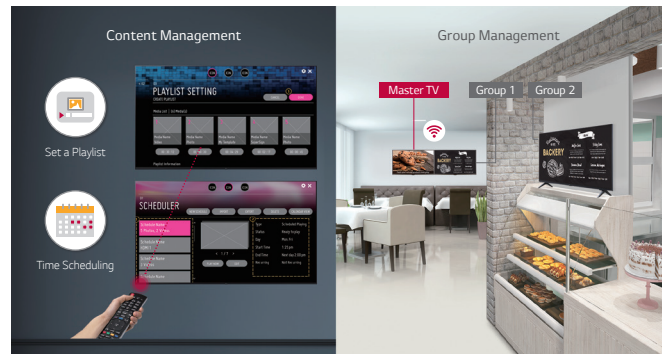

* 'LG Conventional' refers to LG UT640S series.

WIRELESS ACCESS POINT

UR640S series operates as a virtual router which can be an wireless access point for mobile devices.

EMBEDDED CONTENT & GROUP MANAGEMENT

The embedded Content and Group Management System allows you to edit and play content, schedule playlists and groups, and control signage via remote control, mouse and mobile phone without the use of separate PC or software.

LG's SIMPLE ADVERTISEMENT HELPER, PROMOTA

Using LG's Promota* mobile application, you can easily create your own display contents. With Promota, you can add text and images to create an online profile for your business as well as deliver information such as event news, seasonal menus, promotions, and even more to your customers while leveraging easy-to-use templates relevant to your industry.

* LG Promota can be downloaded from the App Store and Google Play store.

VERSATILE CONTENT MANAGEMENT WITH LG SuperSign CMS

LG SuperSign CMS is integrated management program supporting creation and management of digital media and content deployment, optimized for LG signage. With its simple and intuitive menus and layout options, it enhances content creation, editing, scheduling and distribution. In addition, it supports multiple displays and accounts, is able to be linked to external databases, and allows server access from mobile devices.