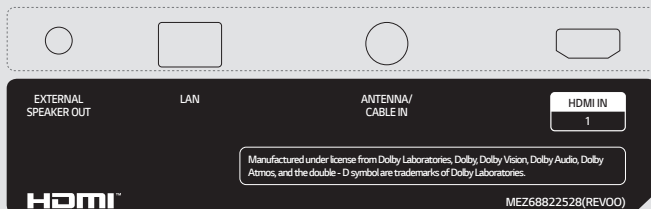

LG ConnectedCare

REAL-TIME LG ConnectedCare SERVICE

Maintenance is easy and fast with the optional LG ConnectedCare* service, a cloud service solution provided by LG. It remotely manages the status of displays in client workplaces for fault diagnosis and remote-control services, supporting the stable operation of clients' businesses.

* The availability of the 'LG ConnectedCare' service differs by region is sold separately. Contact the LG sales representative in your region for more details.

CONNECTIVITY

86"

Rear

Side

75" / 65" / 55" / 50" / 43"