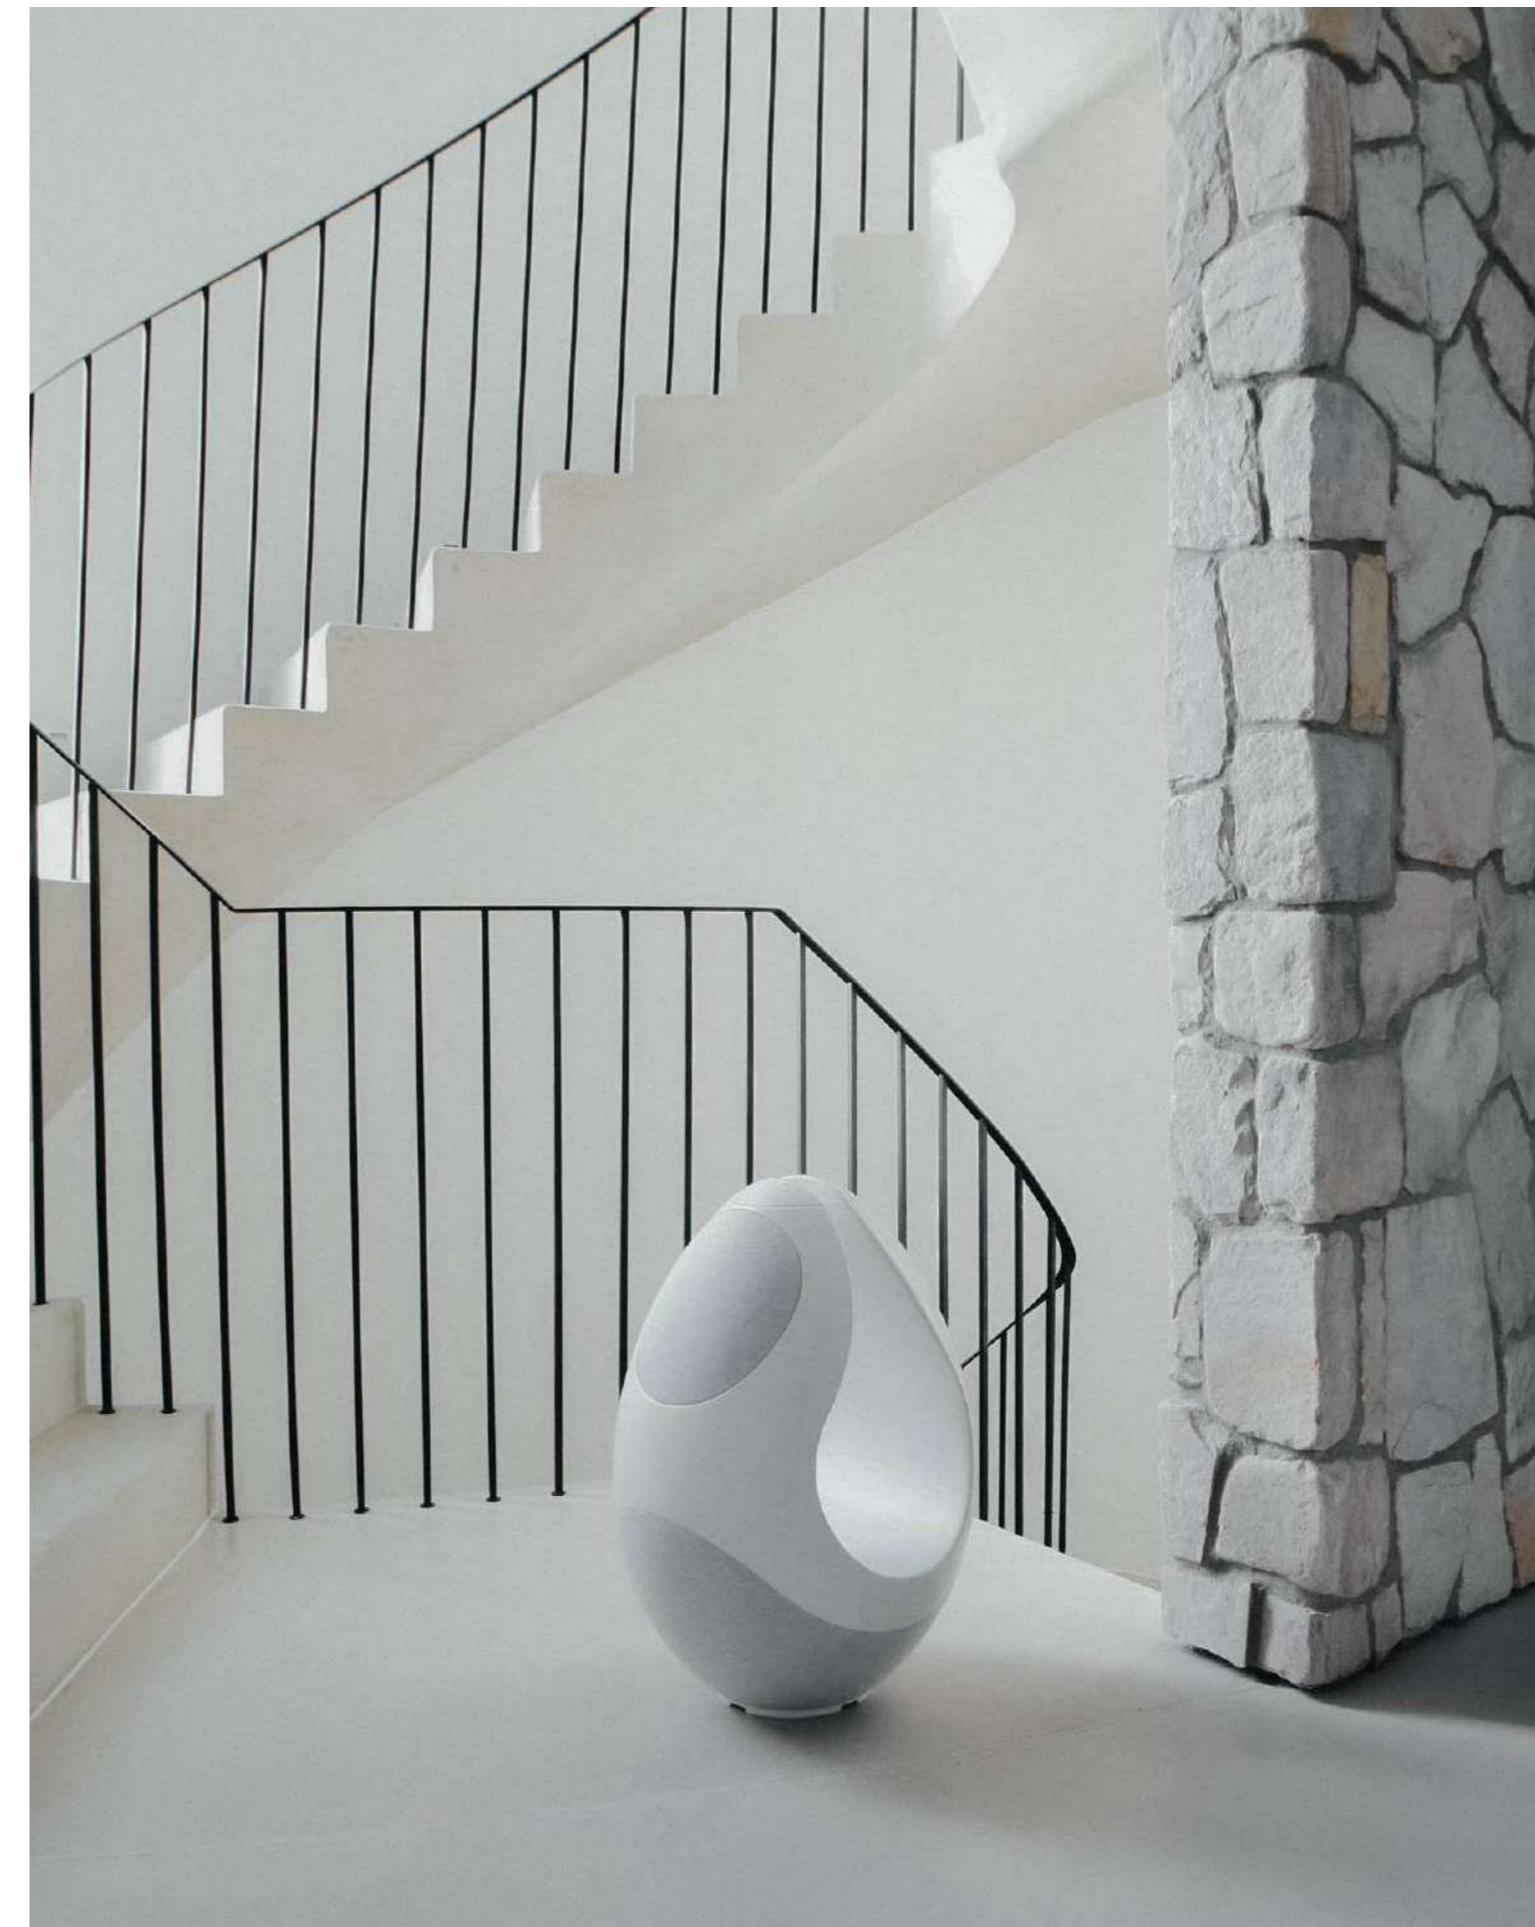

02.1.6. Pantheone InSitu

Music inspires artistic expression, and Pantheone Audio products inject creativity into any environment – whether it be a gallery, art studio, design collective or personal living space for those who appreciate a minimalist aesthetic that is both flawless and functional.

The visually-striking sculptural designs of Pantheone Audio products allow them to enhance and uplift the appearance of a space. They are autonomous works of modern art that captivate attention and are able to adjust to the style of any interior.