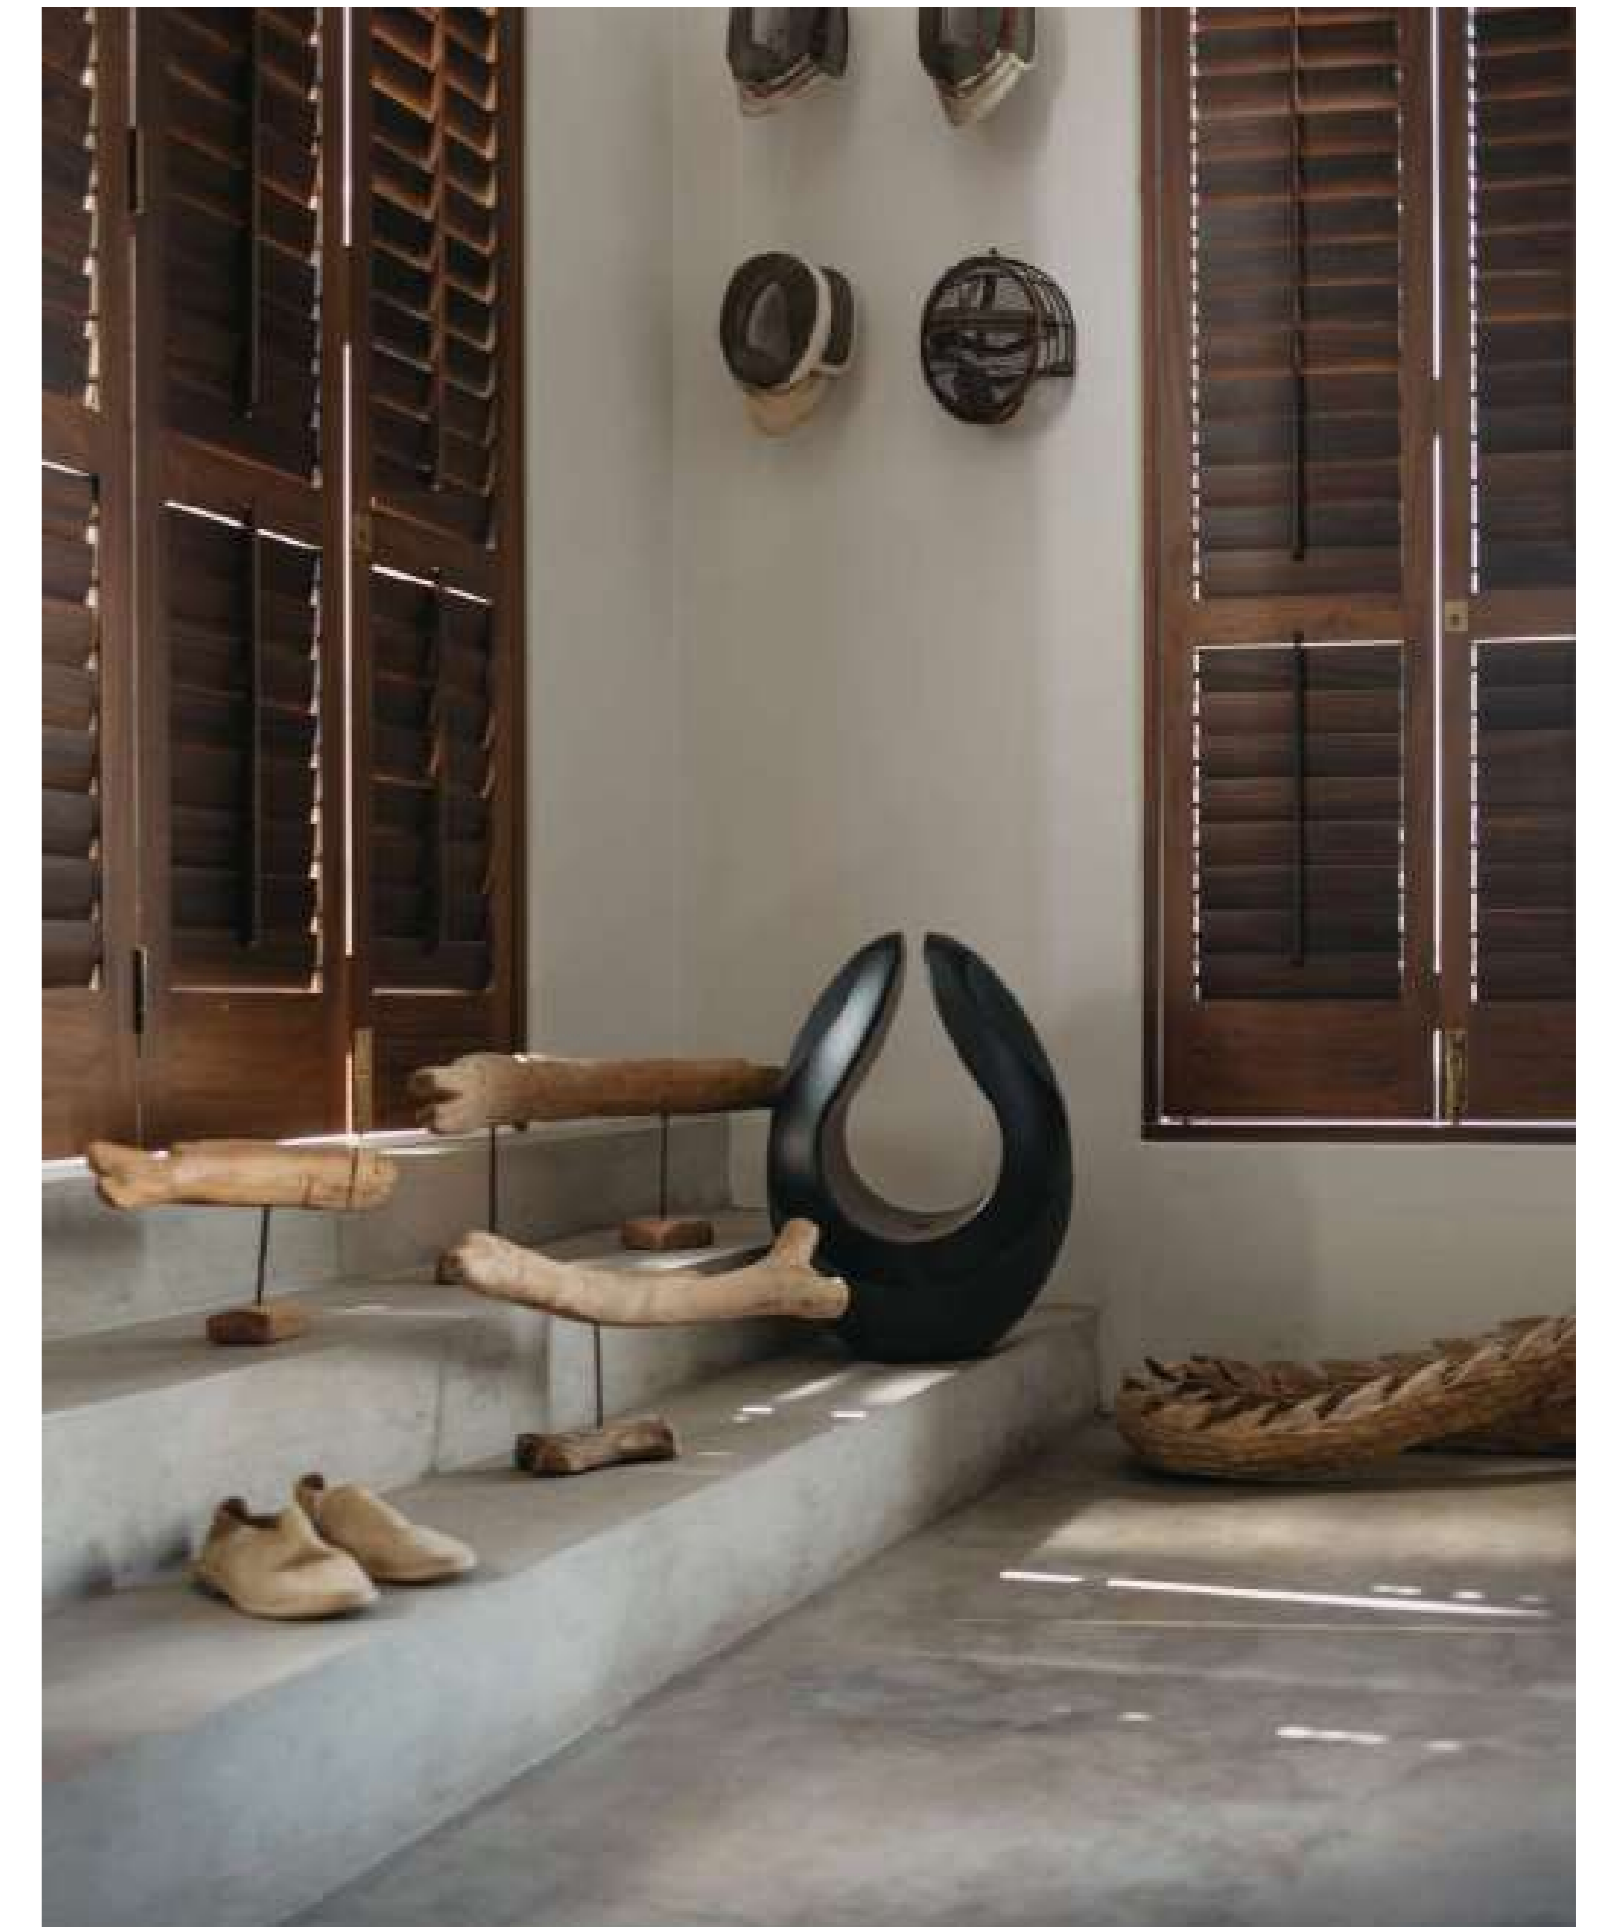

02.1.6. Pantheone InSitu

Music inspires artistic expression, and Pantheone Audio products inject creativity into any environment – whether it be a gallery, art studio, design collective or personal living space for those who appreciate a minimalist aesthetic that is both flawless and functional.

The visually-striking sculptural designs of Pantheone Audio products allow them to enhance and uplift the appearance of a space. They are autonomous works of modern art that captivate attention and are able to adjust to the style of any interior.